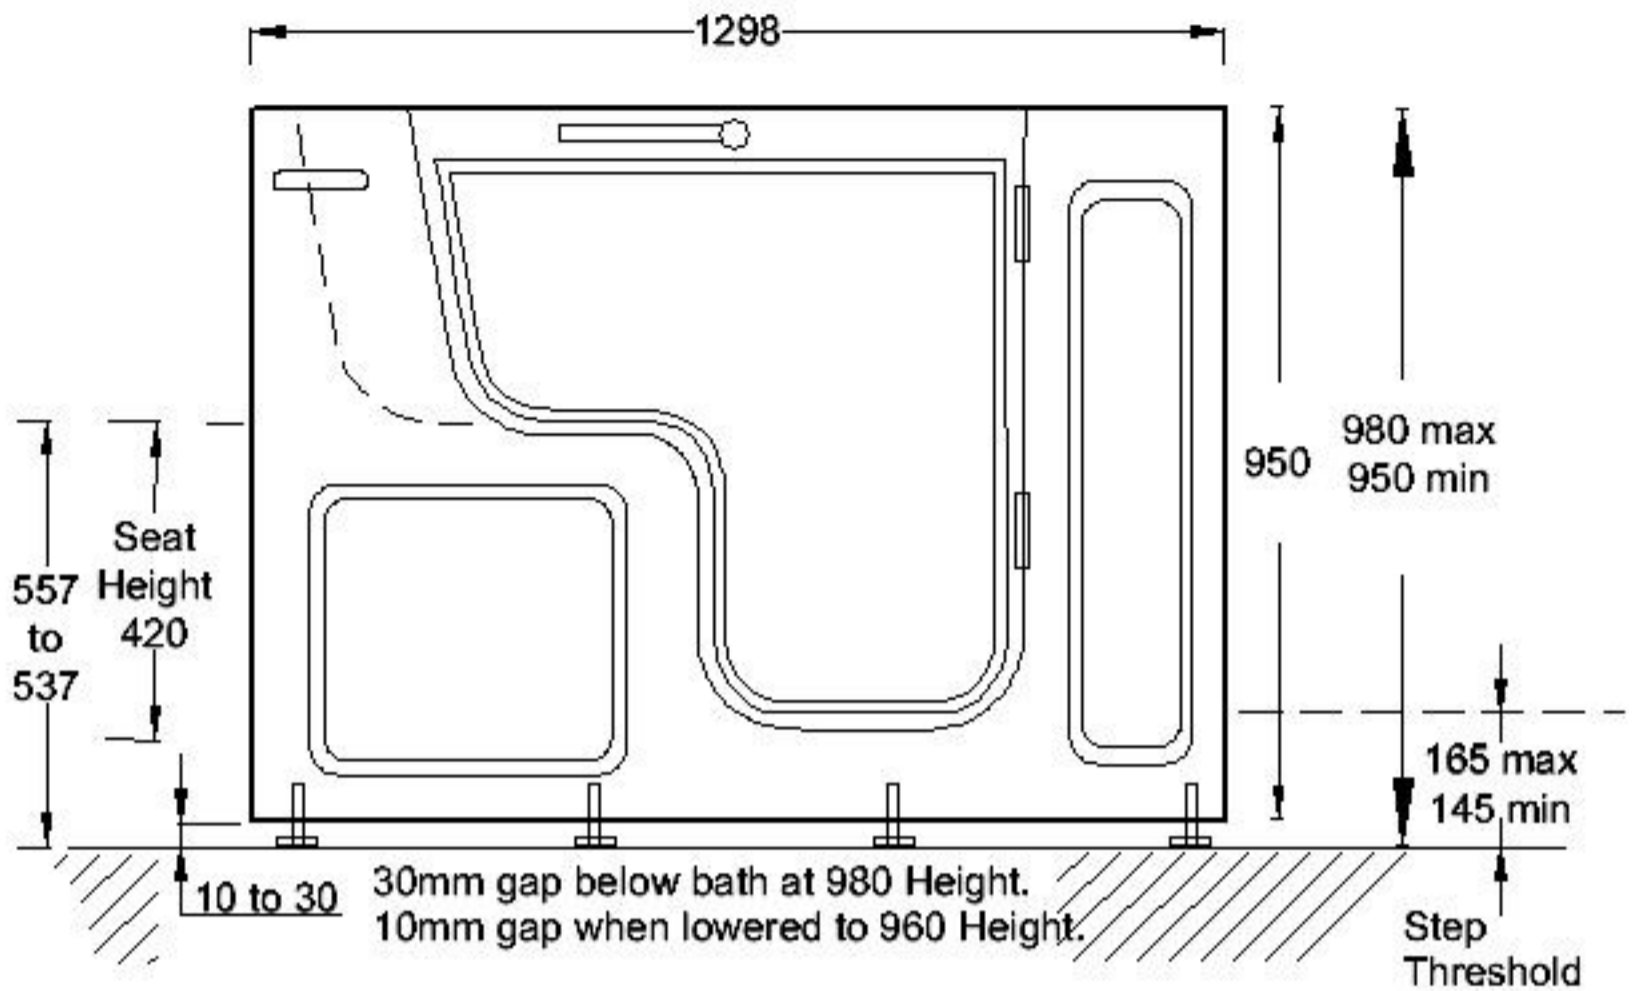

TRANQUILITY 660 SLIDE IN BATH

Shown as RH hinged door - LH option available

Internal Length - 1110
 Internal Width - 525
 Internal Depth - 840
 Water Capacity - 285 litres (unoccupied)
 Pop-Up Waste with 2 inches (ID) Horizontal Drain

All Dimensions Nominal

TRANQUILITY 750 SLIDE IN BATH

Shown as RH hinged door - LH option available

Internal Length - 1110
 Internal Width - 600
 Internal Depth - 840
 Water Capacity - 285 litres (unoccupied)
 Pop-Up Waste with 2 inches (ID) Horizontal Drain

All Dimensions Nominal