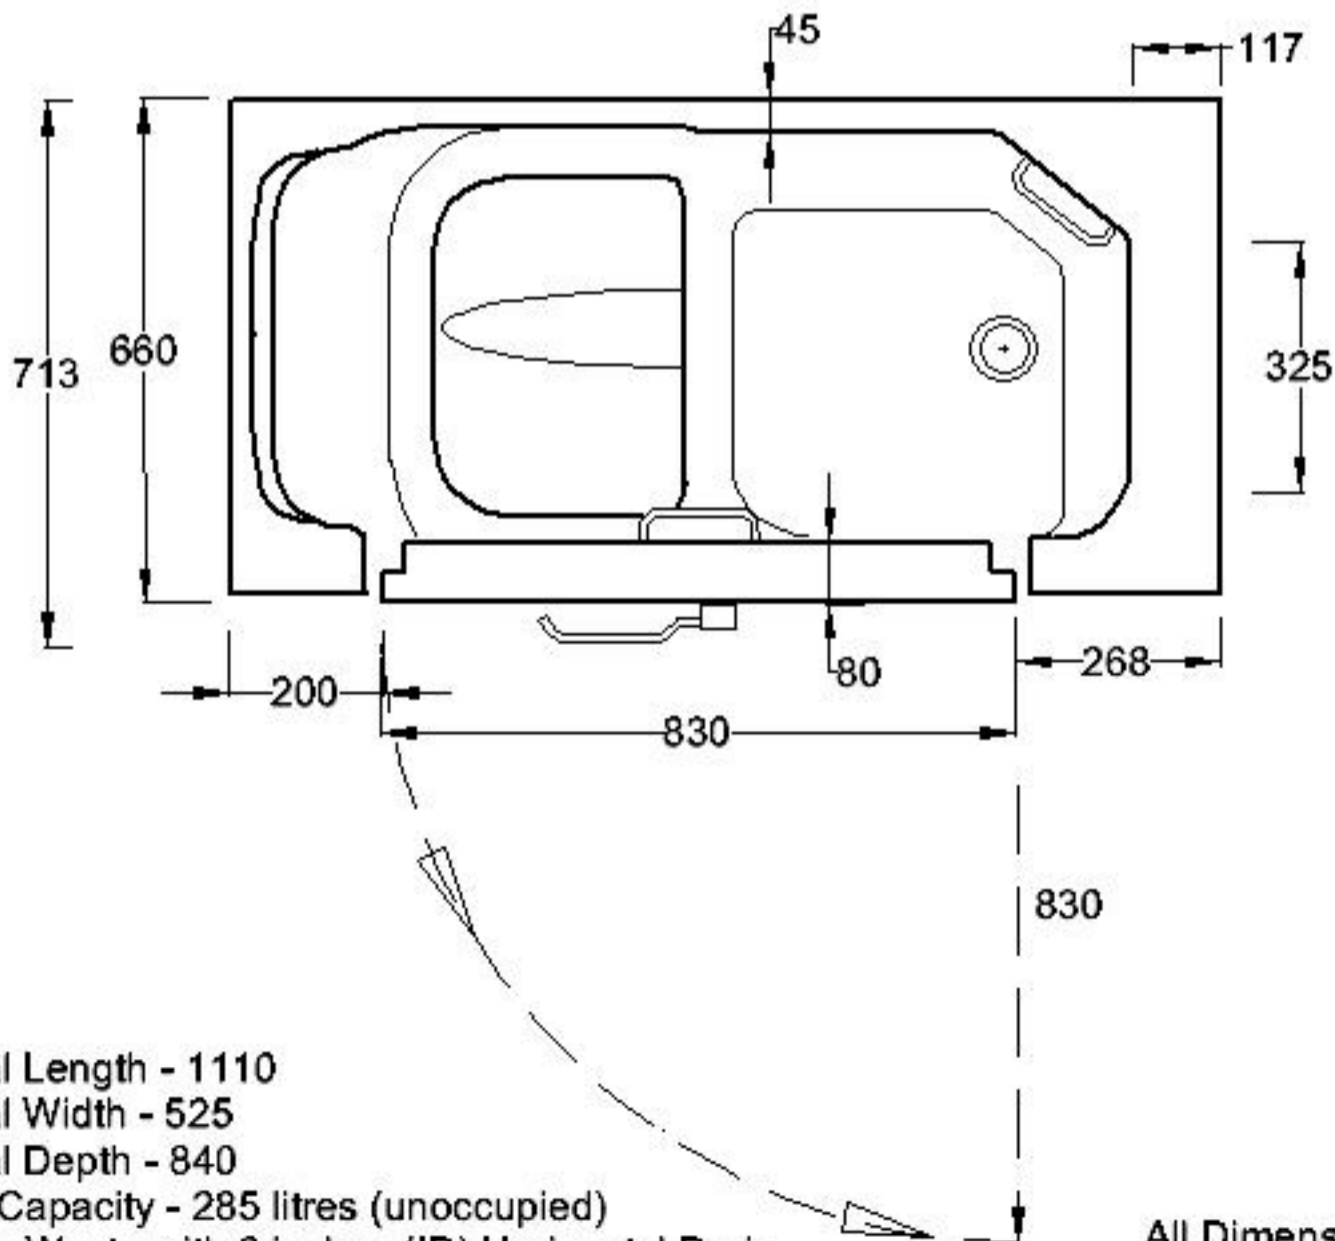

TRANQUILITY 660 SLIDE IN BATH

Shown as RH hinged door - LH option available

Internal Length - 1110
 Internal Width - 525
 Internal Depth - 840
 Water Capacity - 285 litres (unoccupied)
 Pop-Up Waste with 2 inches (ID) Horizontal Drain

All Dimensions Nominal

TRANQUILITY 750 SLIDE IN BATH

Shown as RH hinged door - LH option available

Internal Length - 1110
 Internal Width - 600
 Internal Depth - 840
 Water Capacity - 285 litres (unoccupied)
 Pop-Up Waste with 2 inches (ID) Horizontal Drain

All Dimensions Nominal