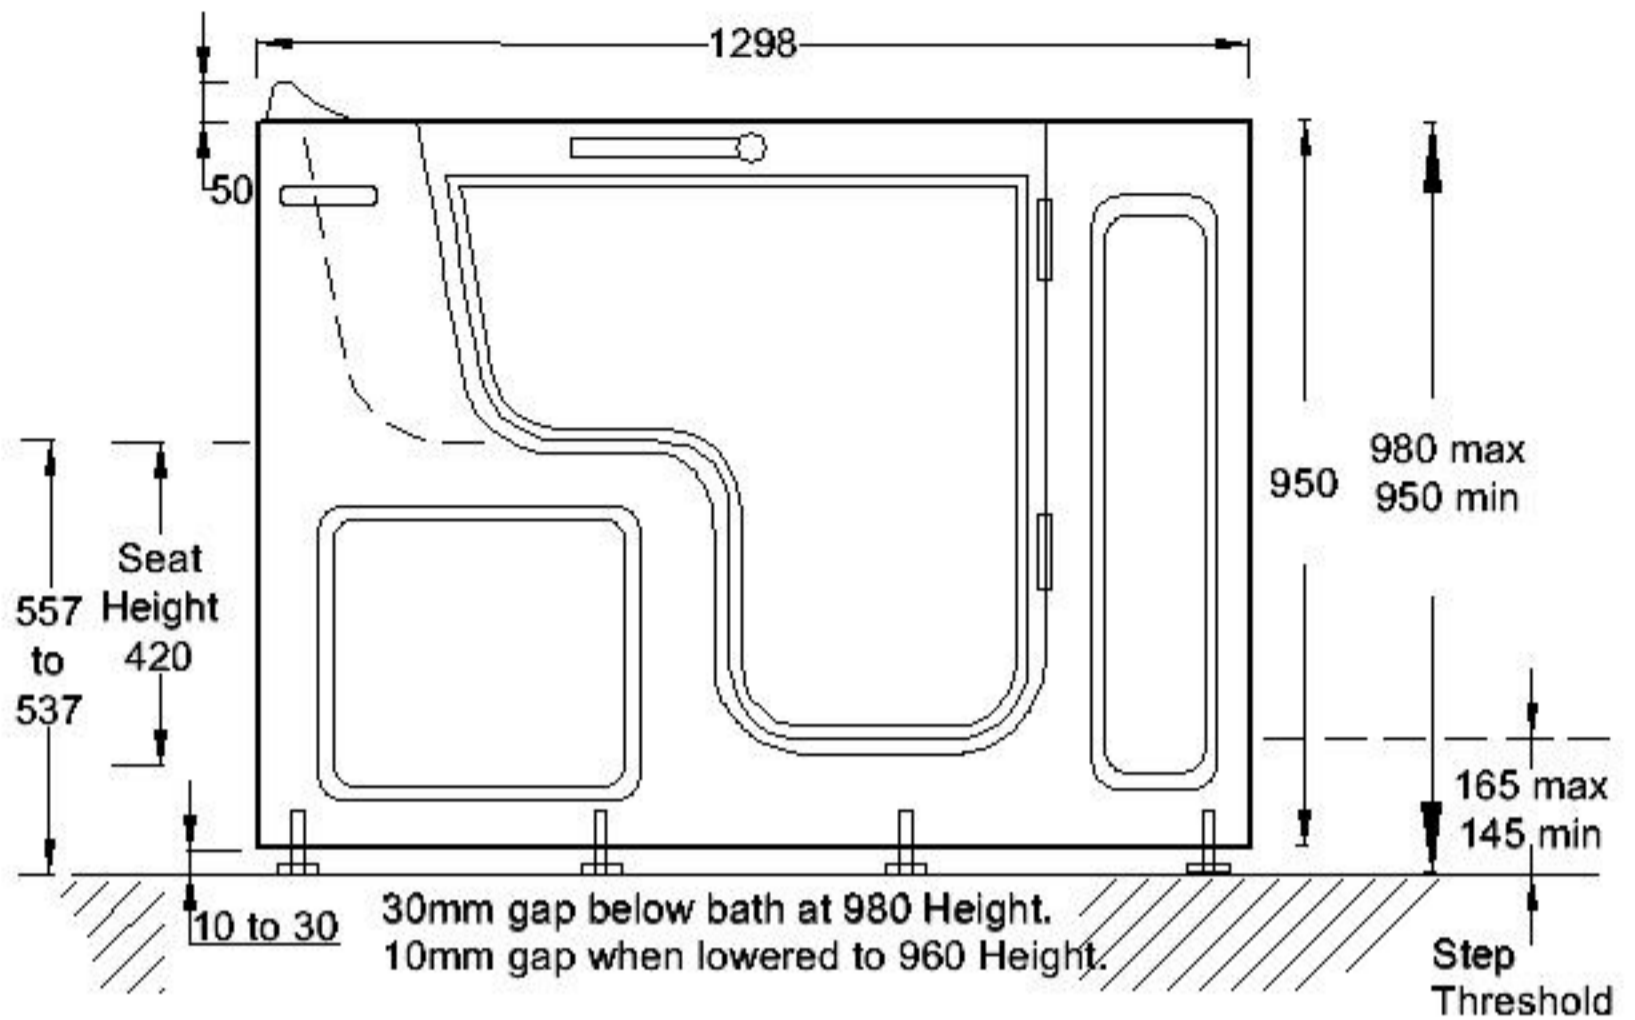

TRANQUILITY 660 SLIDE IN BATH

Shown as RH hinged door - LH option available

Internal Length - 1110
 Internal Width - 525
 Internal Depth - 840
 Water Capacity - 285 litres (unoccupied)
 Pop-Up Waste with 2 inches (ID) Horizontal Drain

All Dimensions Nominal

TRANQUILITY 750 SLIDE IN BATH

Shown as RH hinged door - LH option available

Internal Length - 1110
 Internal Width - 600
 Internal Depth - 840
 Water Capacity - 285 litres (unoccupied)
 Pop-Up Waste with 2 inches (ID) Horizontal Drain

All Dimensions Nominal