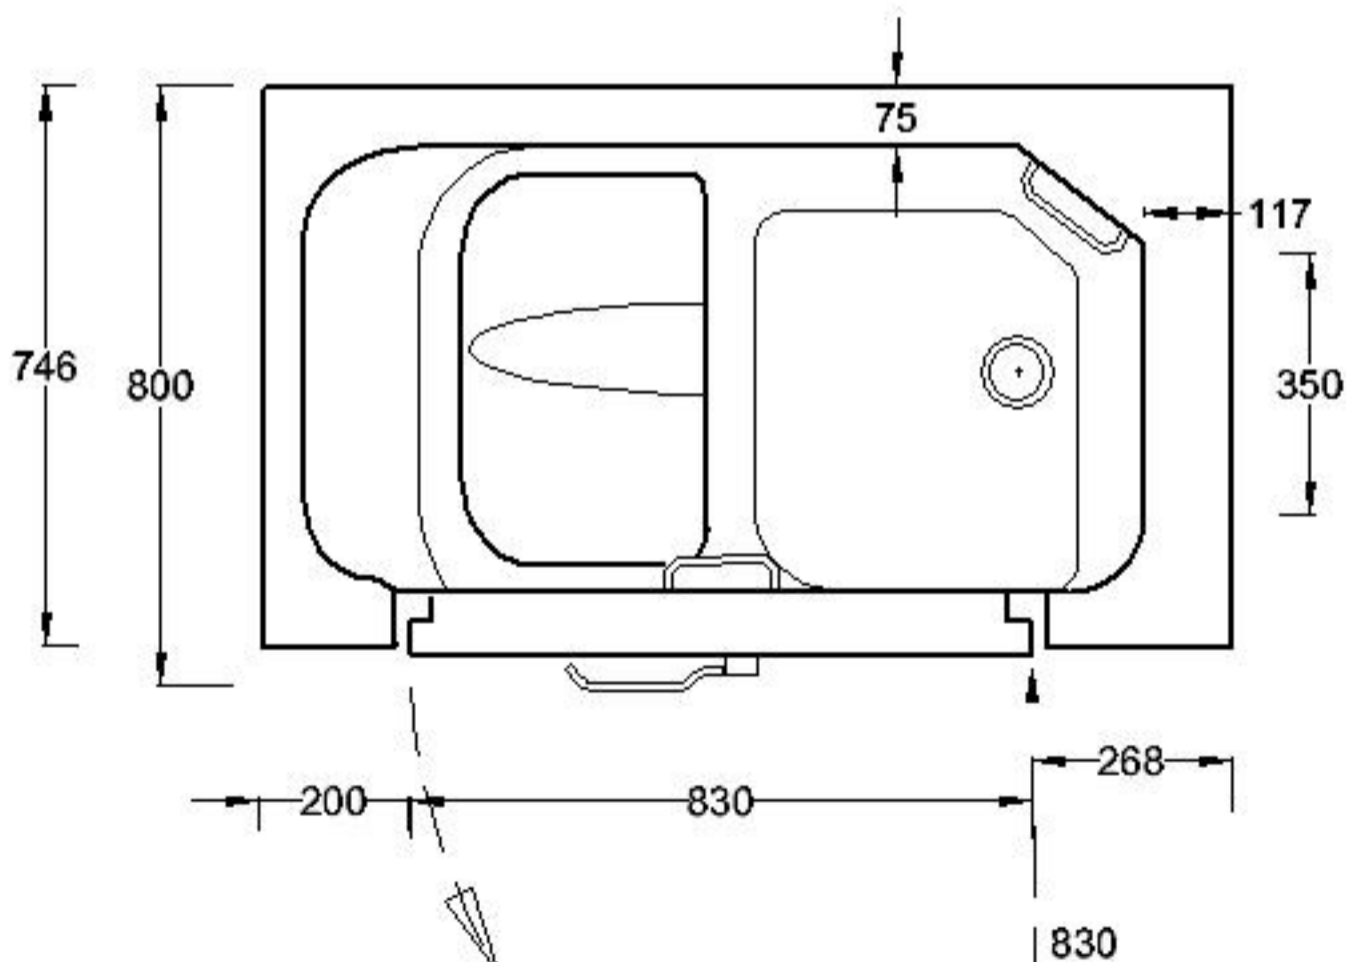

TRANQUILITY 660 SLIDE IN BATH

Shown as RH hinged door - LH option available

Internal Length - 1110
 Internal Width - 525
 Internal Depth - 840
 Water Capacity - 285 litres (unoccupied)
 Pop-Up Waste with 2 inches (ID) Horizontal Drain

All Dimensions Nominal

TRANQUILITY 750 SLIDE IN BATH

Shown as RH hinged door - LH option available

Internal Length - 1110
 Internal Width - 600
 Internal Depth - 840
 Water Capacity - 285 litres (unoccupied)
 Pop-Up Waste with 2 inches (ID) Horizontal Drain

All Dimensions Nominal