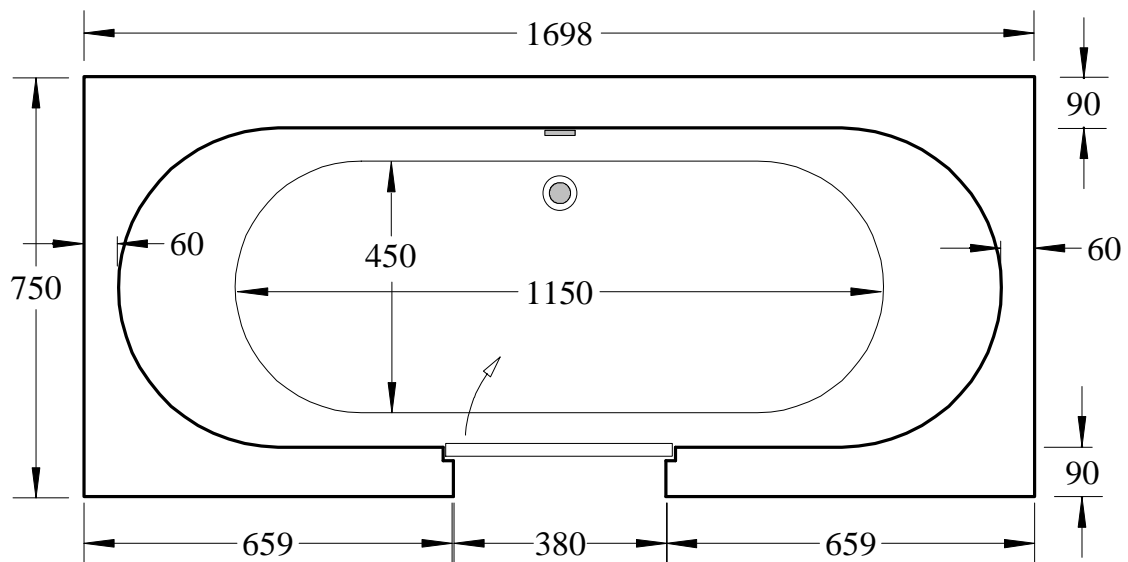

CORTEGA 1700

double-ended bath with Glass door

WATER CAPACITY UNOCCUPIED - 200 litres

INTERNAL DEPTH - 385mm

SLIP RESISTANT ENTRY

SINGLE WASTE

DIMENSIONS (NOMINAL) 1698 x 750 x 550