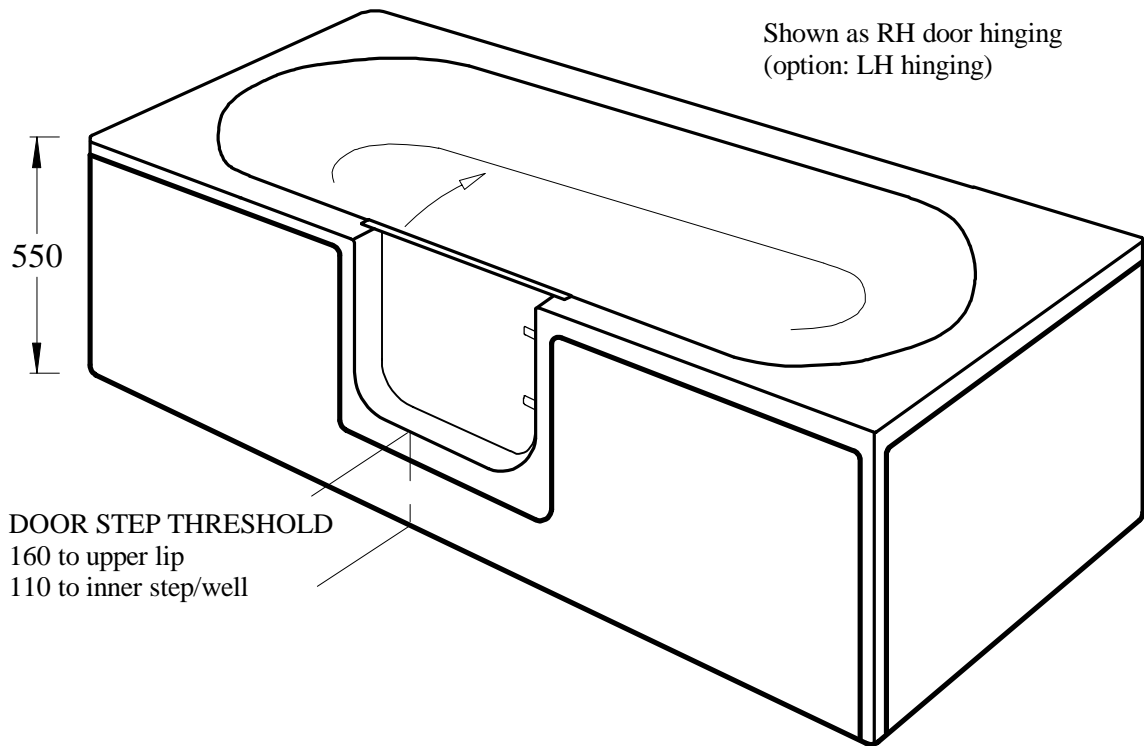

CORTEGA 1700

double-ended bath with Glass door

WATER CAPACITY UNOCCUPIED - 200 litres

INTERNAL DEPTH - 385mm

SLIP RESISTANT ENTRY

SINGLE WASTE

DIMENSIONS (NOMINAL) 1698 x 750 x 550