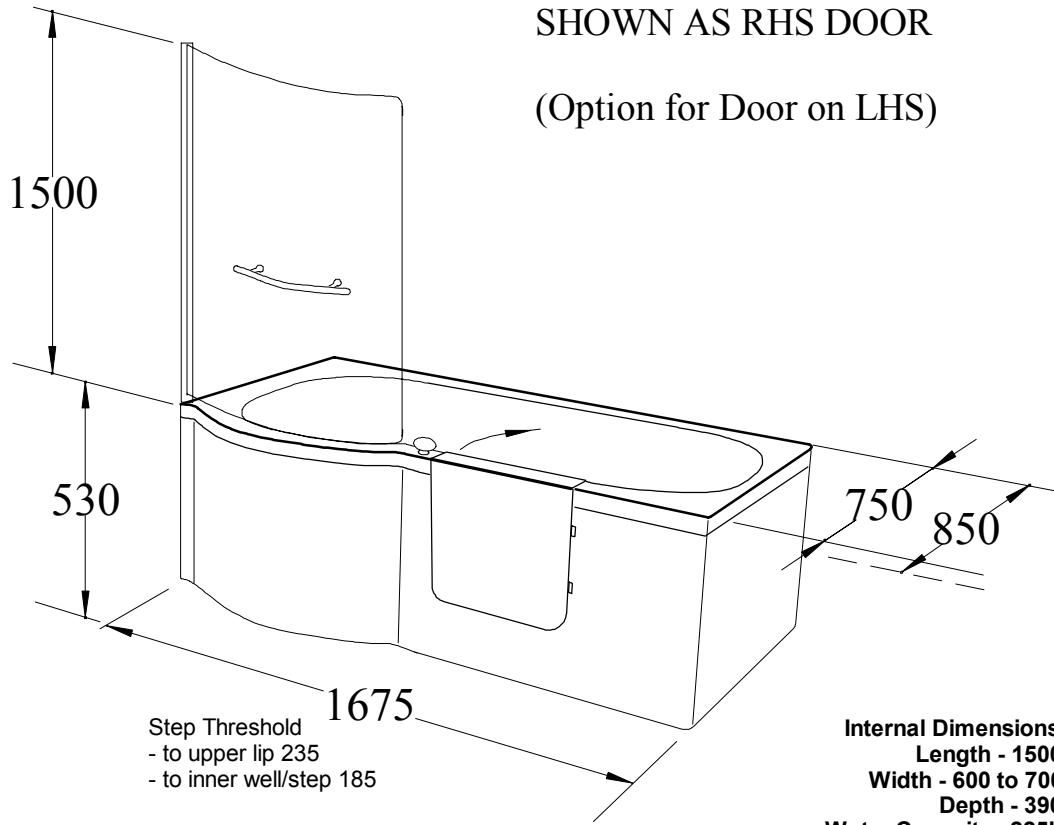

CALYPSO SHOWER BATH

SHOWN AS RHS DOOR

(Option for Door on LHS)

DIMENSIONS: 1675L x 850/750W x 530H

Internal Dimensions
Length - 1500
Width - 600 to 700
Depth - 390
Water Capacity - 225L
-unoccupied
2 x Wastes

MEASUREMENTS IN MILLIMETER NOMINAL