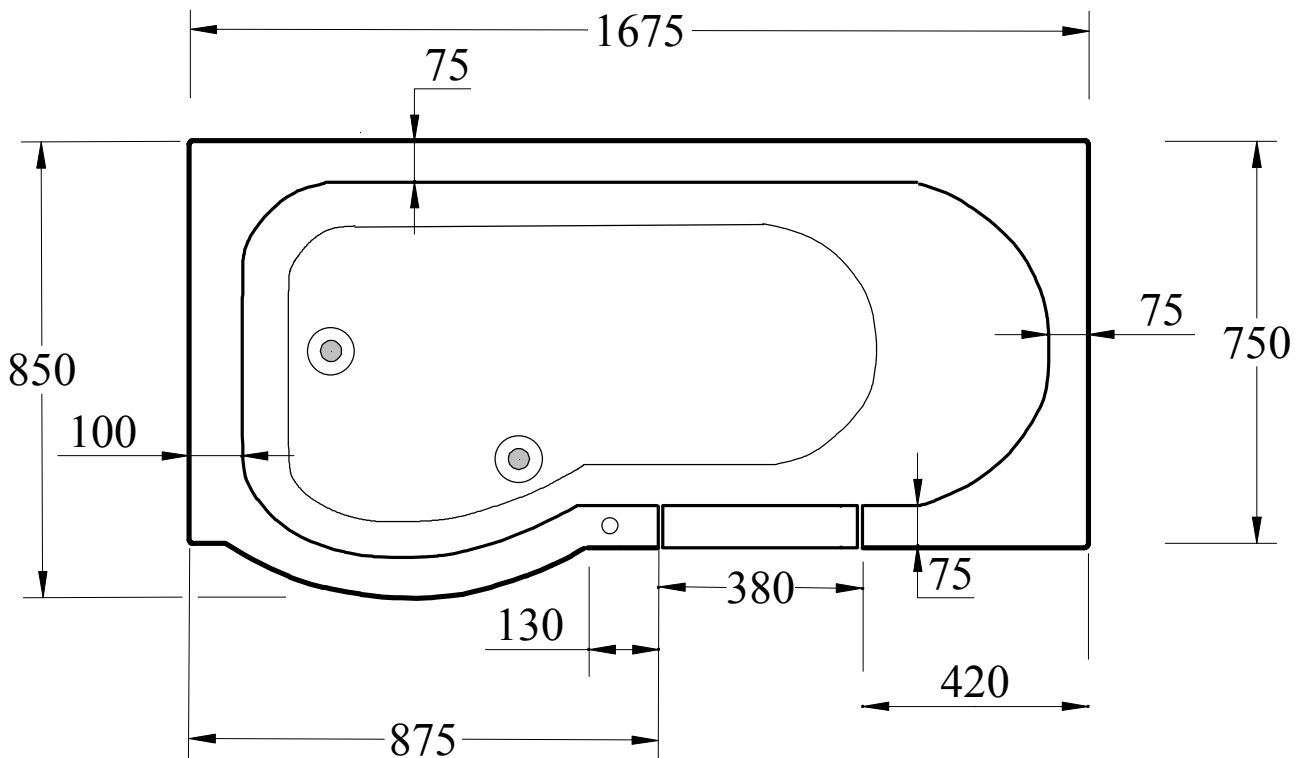

CALYPSO SHOWER BATH

SHOWN AS RHS DOOR

(Option for Door on LHS)

DIMENSIONS: 1675L x 850/750W x 530H

Internal Dimensions
Length - 1500
Width - 600 to 700
Depth - 390
Water Capacity - 225L
-unoccupied
2 x Wastes

MEASUREMENTS IN MILLIMETER NOMINAL