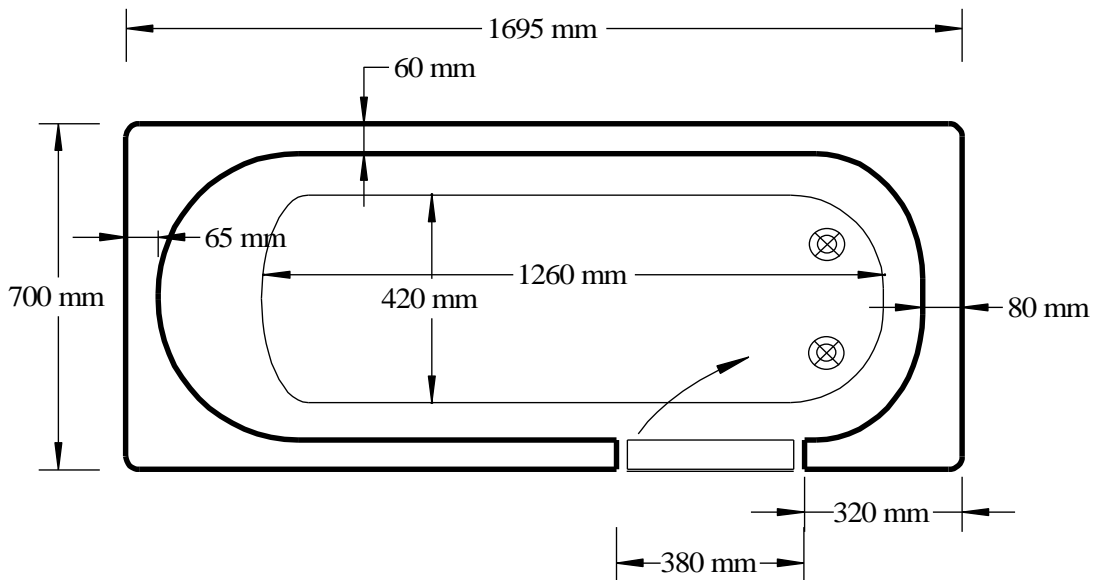

AVRAIL 1500

SHOWN AS RHS BATH (as door position)

WATER CAPACITY UNOCCUPIED - 167 LITRES

INTERNAL DEPTH - 395mm

SLIP RESISTANT ENTRY

TWIN WASTES

LHS AND RHS DOOR OPTIONS

AVRAIL 170

SHOWN AS RHS BATH (as door position)

WATER CAPACITY UNOCCUPIED - 188 litres

INTERNAL DEPTH - 380mm

SLIP RESISTANT ENTRY

TWIN WASTES

LHS AND RHS DOOR OPTIONS