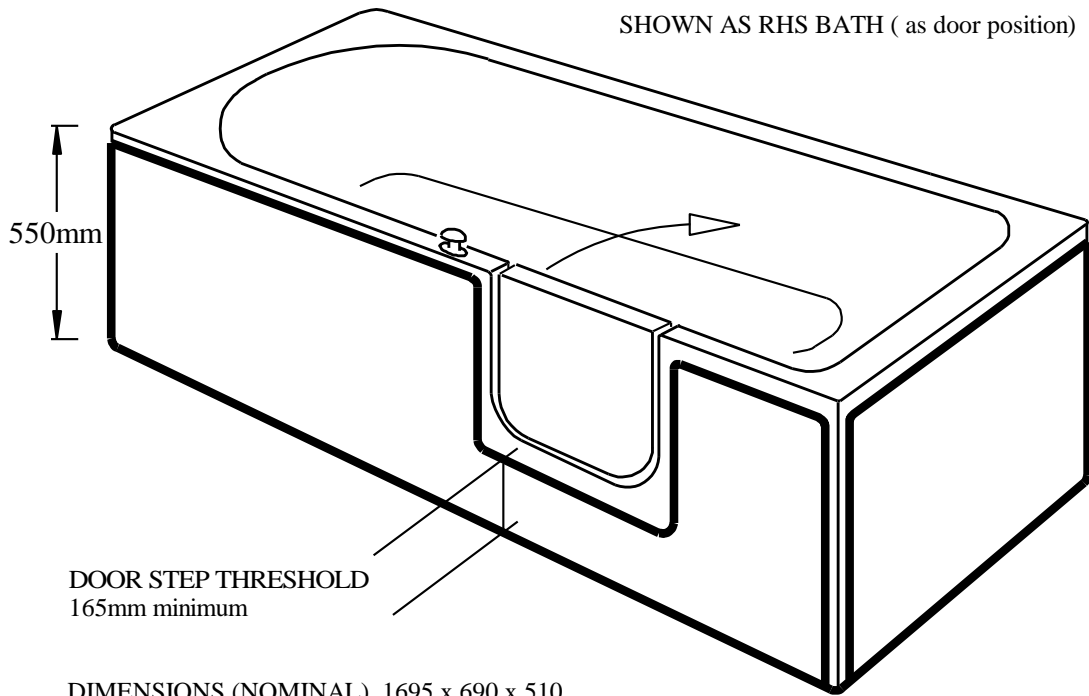

AVRAIL 1500

SHOWN AS RHS BATH (as door position)

WATER CAPACITY UNOCCUPIED - 167 LITRES

INTERNAL DEPTH - 395mm

SLIP RESISTANT ENTRY

TWIN WASTES

LHS AND RHS DOOR OPTIONS

AVRAIL 170

SHOWN AS RHS BATH (as door position)

WATER CAPACITY UNOCCUPIED - 188 litres

INTERNAL DEPTH - 380mm

SLIP RESISTANT ENTRY

TWIN WASTES

LHS AND RHS DOOR OPTIONS