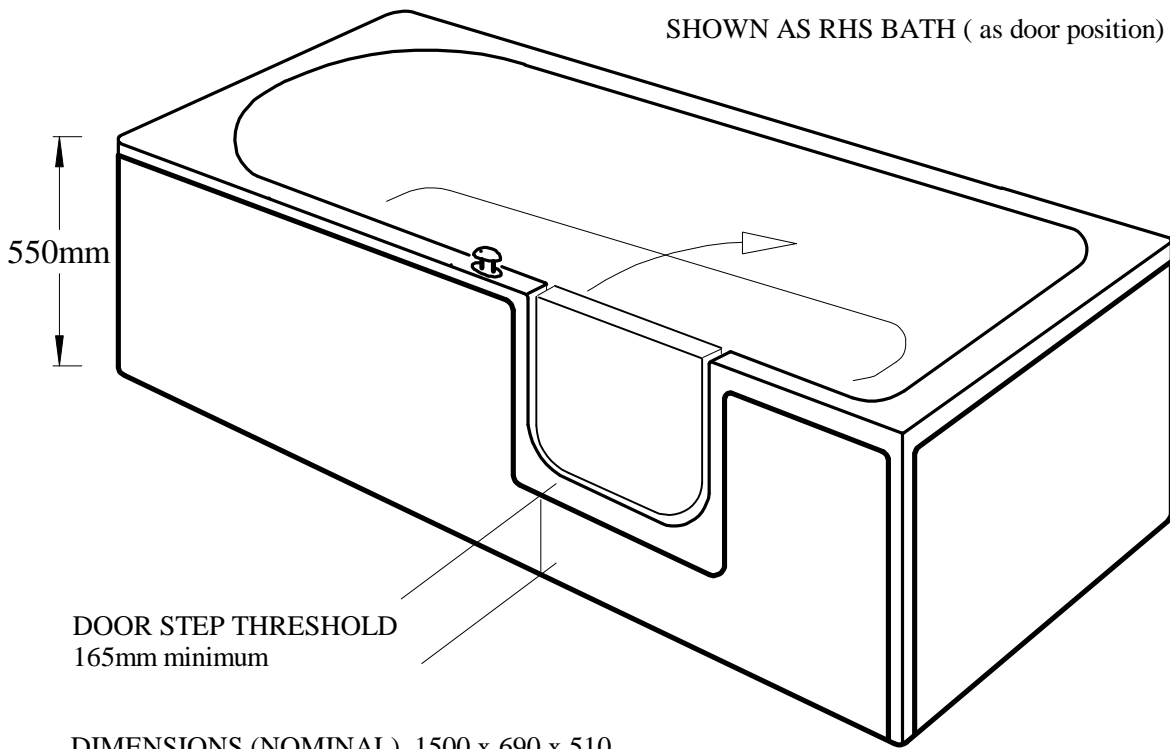

AVRAIL 1500

SHOWN AS RHS BATH (as door position)

WATER CAPACITY UNOCCUPIED - 167 LITRES

INTERNAL DEPTH - 395mm

SLIP RESISTANT ENTRY

TWIN WASTES

LHS AND RHS DOOR OPTIONS

AVRAIL 170

SHOWN AS RHS BATH (as door position)

WATER CAPACITY UNOCCUPIED - 188 litres

INTERNAL DEPTH - 380mm

SLIP RESISTANT ENTRY

TWIN WASTES

LHS AND RHS DOOR OPTIONS