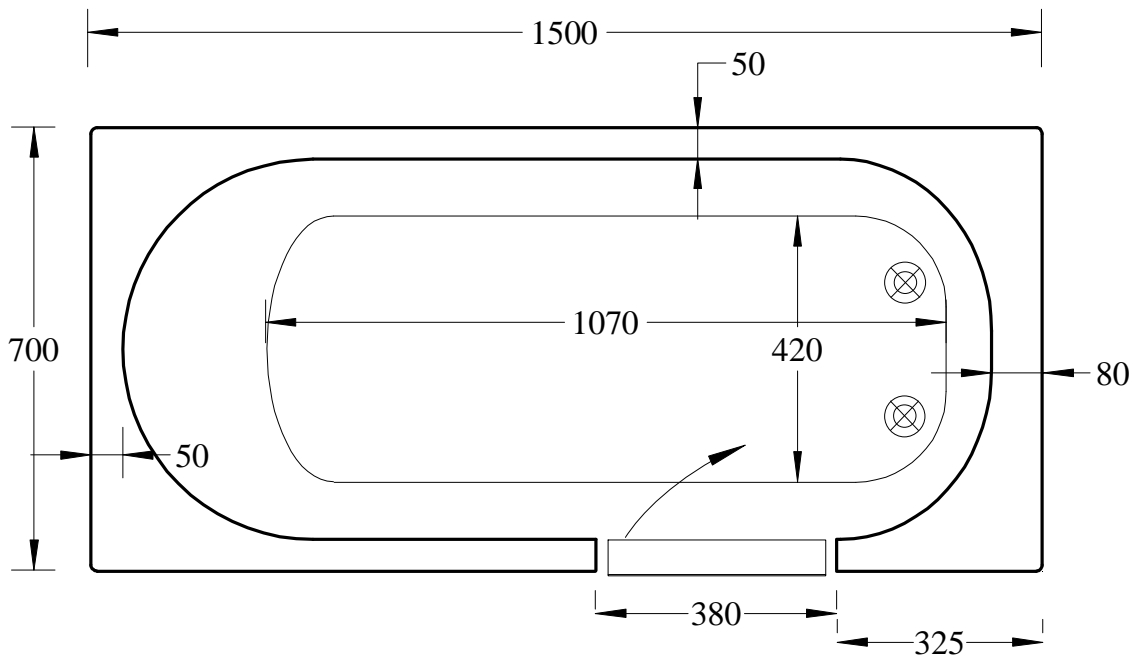

AVRAIL 1500

SHOWN AS RHS BATH (as door position)

WATER CAPACITY UNOCCUPIED - 167 LITRES

INTERNAL DEPTH - 395mm

SLIP RESISTANT ENTRY

TWIN WASTES

LHS AND RHS DOOR OPTIONS

AVRAIL 170

SHOWN AS RHS BATH (as door position)

WATER CAPACITY UNOCCUPIED - 188 litres

INTERNAL DEPTH - 380mm

SLIP RESISTANT ENTRY

TWIN WASTES

LHS AND RHS DOOR OPTIONS