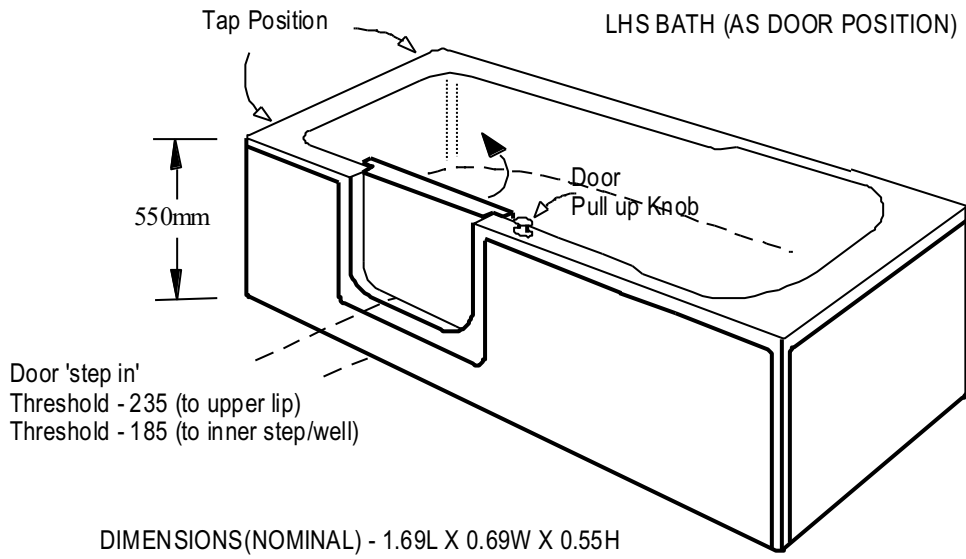

# AVENTIS BATH

LH & RH DOOR OPTIONS  
CAN BE SUPPLIED UP TO 100mm SHORTER (CUT FROM ENDS)

DIMENSIONS IN MILLIMETERS