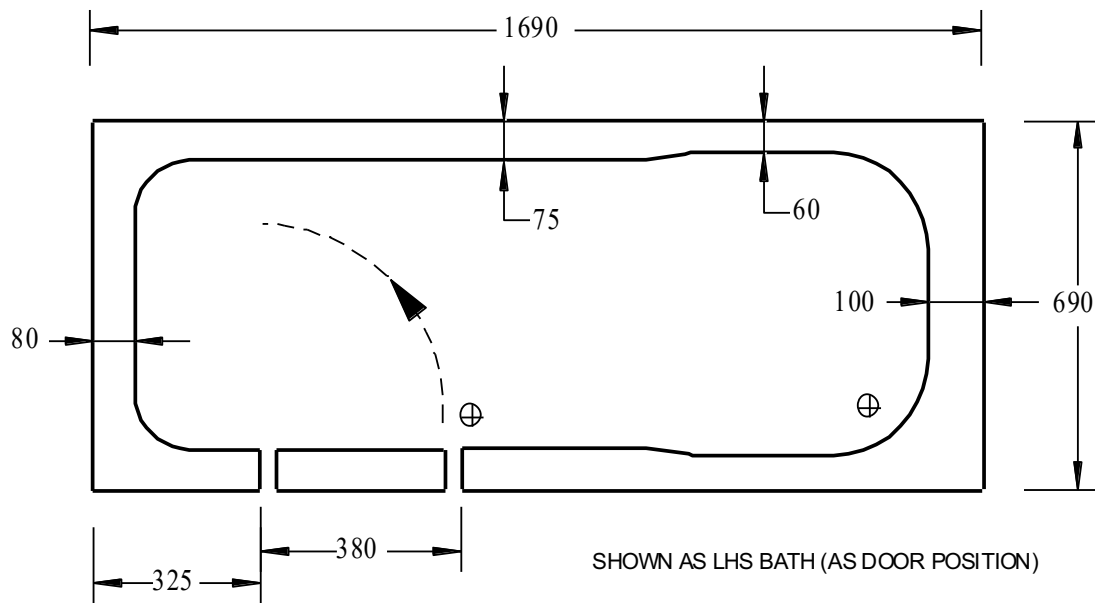

# AVENTIS BATH

LH & RH DOOR OPTIONS  
CAN BE SUPPLIED UP TO 100mm SHORTER (CUT FROM ENDS)

DIMENSIONS IN MILLIMETERS