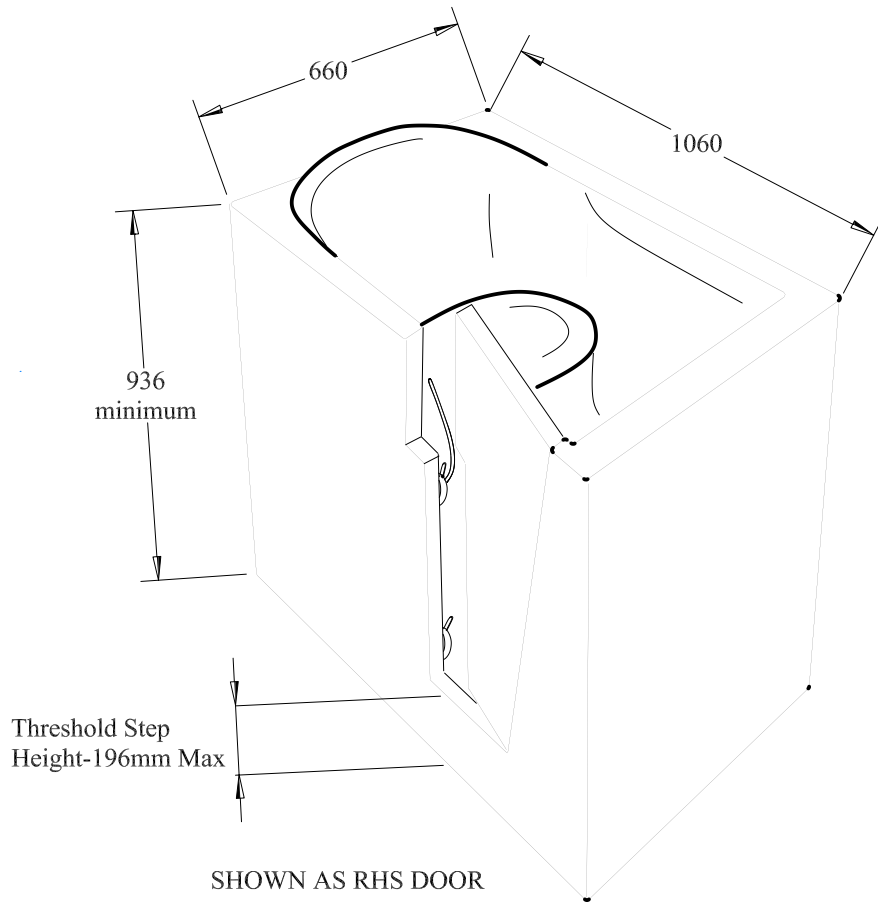

ATHENA BATH

SHOWN AS RHS DOOR
(OPTION FOR LHS DOOR)

Seat Height - 360
Width - 470
Length - 350
Internal Dimensions
Length - 1050
Width - 545
Depth - 775
Water Capacity - 225L
-unoccupied
2 x Wastes

Dimensions in millimeters nominal

ATHENA MINI BATH

SUPPLIED WITH RHS OR LHS DOOR

DIMENSIONS IN MILLIMETERS