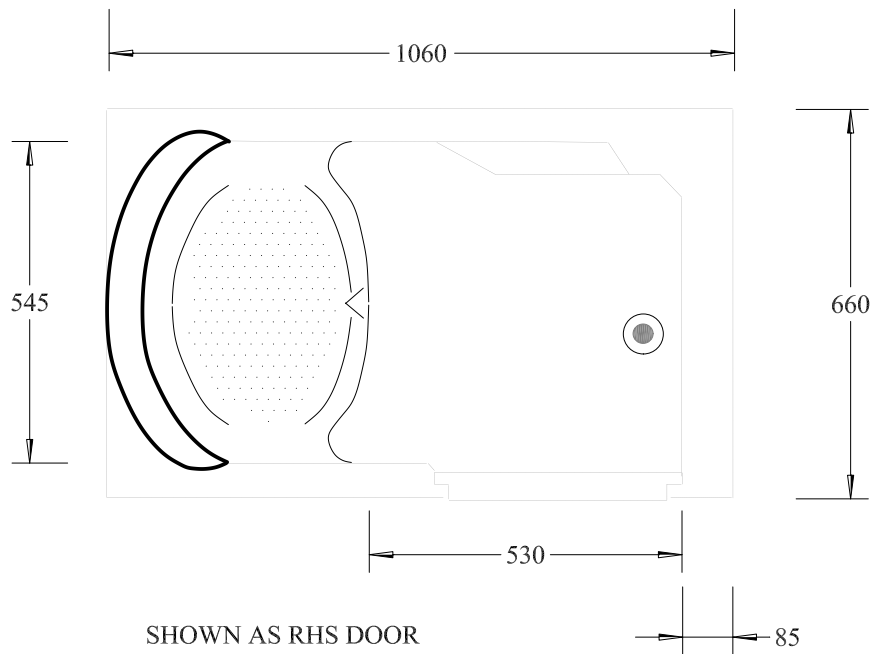

ATHENA BATH

SHOWN AS RHS DOOR
(OPTION FOR LHS DOOR)

Seat Height - 360
Width - 470
Length - 350
Internal Dimensions
Length - 1050
Width - 545
Depth - 775
Water Capacity - 225L
-unoccupied
2 x Wastes

Dimensions in millimeters nominal

ATHENA MINI BATH

SUPPLIED WITH RHS OR LHS DOOR

DIMENSIONS IN MILLIMETERS