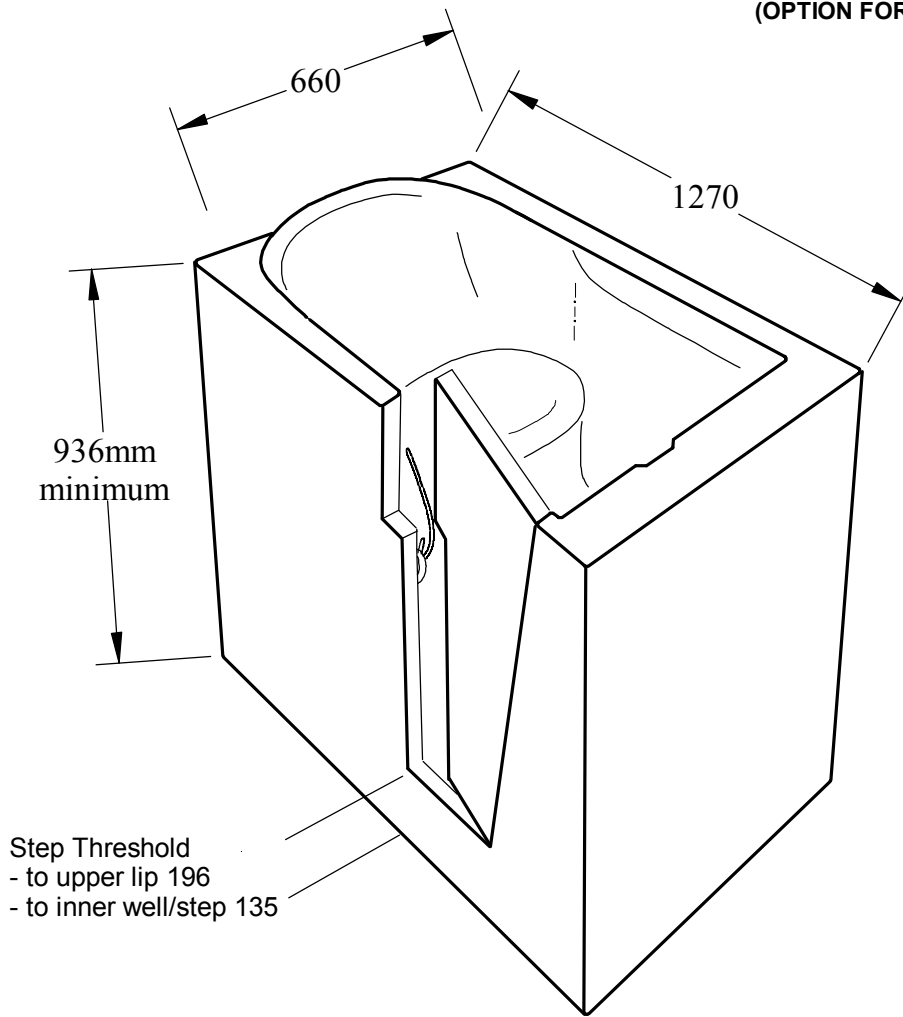

ATHENA BATH

SHOWN AS RHS DOOR
(OPTION FOR LHS DOOR)

Seat Height - 360
Width - 470
Length - 350
Internal Dimensions
Length - 1050
Width - 545
Depth - 775
Water Capacity - 225L
-unoccupied
2 x Wastes

Dimensions in millimeters nominal

ATHENA MINI BATH

SUPPLIED WITH RHS OR LHS DOOR

DIMENSIONS IN MILLIMETERS