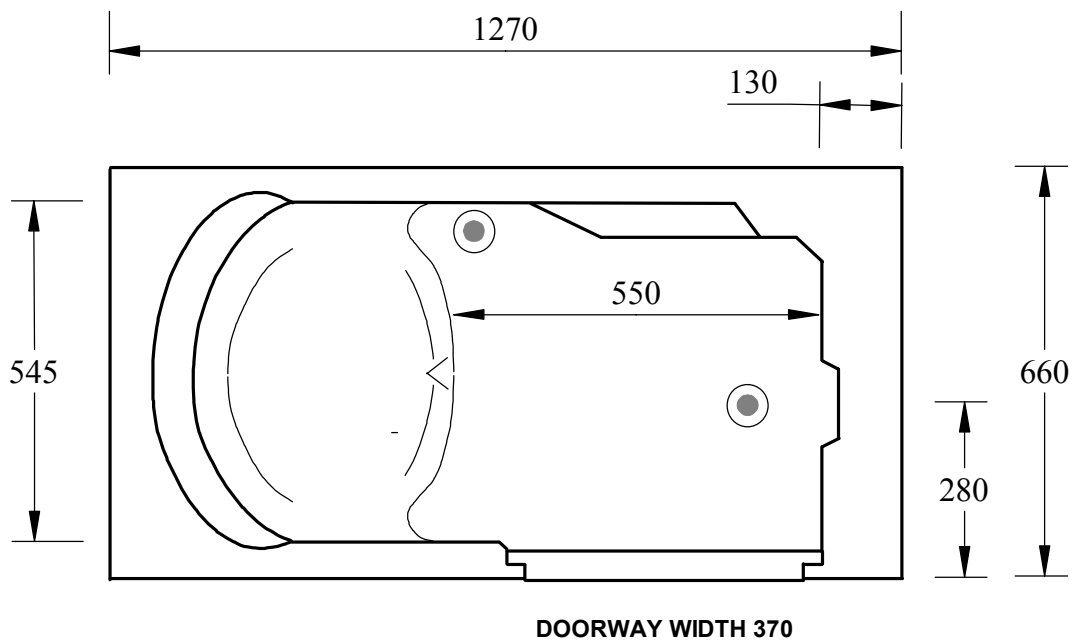

ATHENA BATH

SHOWN AS RHS DOOR
(OPTION FOR LHS DOOR)

Seat Height - 360
Width - 470
Length - 350
Internal Dimensions
Length - 1050
Width - 545
Depth - 775
Water Capacity - 225L
-unoccupied
2 x Wastes

Dimensions in millimeters nominal

ATHENA MINI BATH

SUPPLIED WITH RHS OR LHS DOOR

DIMENSIONS IN MILLIMETERS