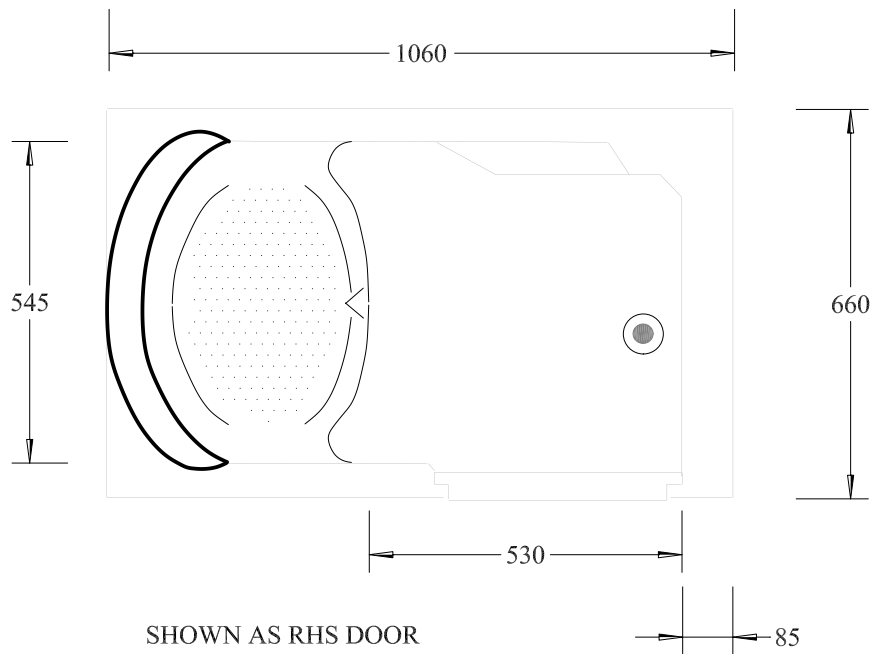

ATHENA BATH

SHOWN AS RHS DOOR
(OPTION FOR LHS DOOR)

Seat Height - 360
Width - 470
Length - 350
Internal Dimensions
Length - 1050
Width - 545
Depth - 775
Water Capacity - 225L
-unoccupied
2 x Wastes

DOORWAY WIDTH 370

Dimensions in millimeters nominal

ATHENA MINI BATH

SUPPLIED WITH RHS OR LHS DOOR

DIMENSIONS IN MILLIMETERS