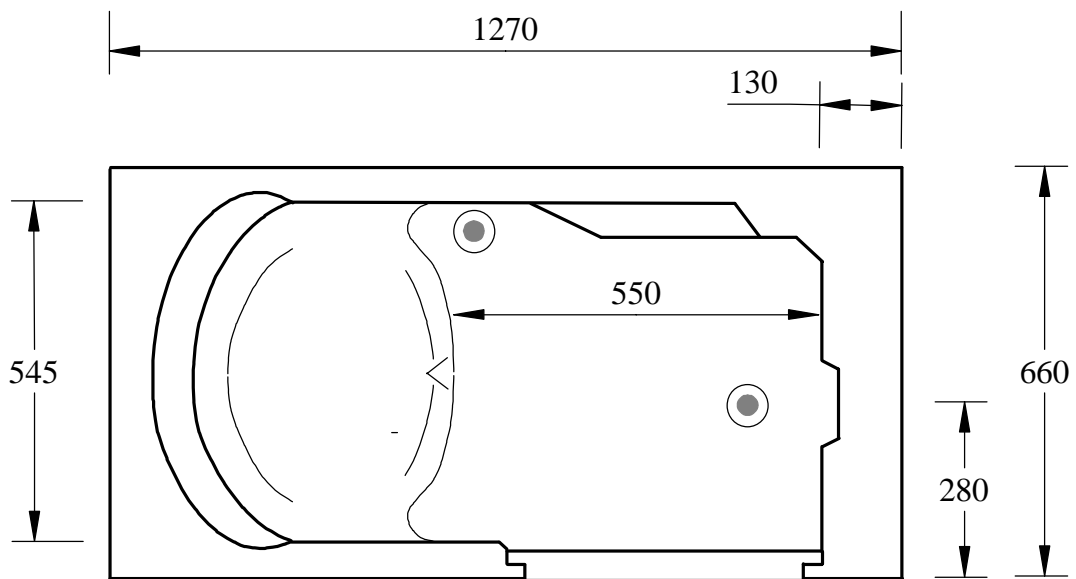

ATHENA BATH

SHOWN AS RHS DOOR
(OPTION FOR LHS DOOR)

Seat Height - 360
Width - 470
Length - 350
Internal Dimensions
Length - 1050
Width - 545
Depth - 775
Water Capacity - 225L
-unoccupied
2 x Wastes

DOORWAY WIDTH 370

Dimensions in millimeters nominal

ATHENA MINI BATH

SUPPLIED WITH RHS OR LHS DOOR

DIMENSIONS IN MILLIMETERS