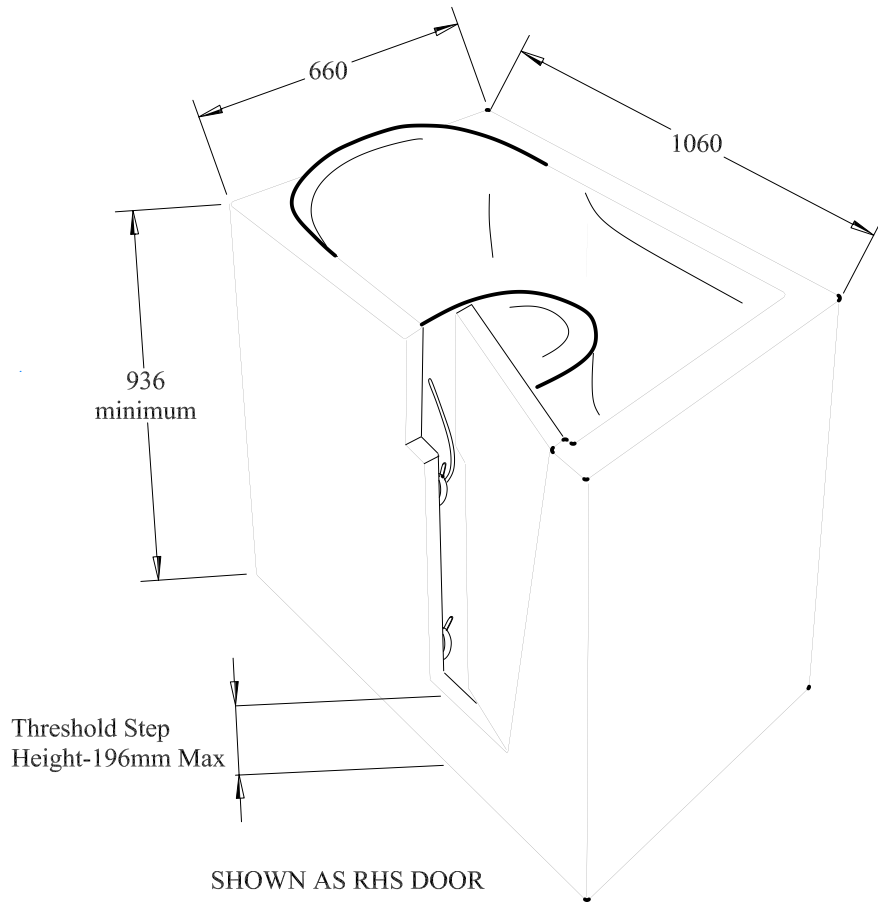

ATHENA BATH

SHOWN AS RHS DOOR
(OPTION FOR LHS DOOR)

Seat Height - 360
Width - 470
Length - 350
Internal Dimensions
Length - 1050
Width - 545
Depth - 775
Water Capacity - 225L
-unoccupied
2 x Wastes

DOORWAY WIDTH 370

Dimensions in millimeters nominal

ATHENA MINI BATH

SUPPLIED WITH RHS OR LHS DOOR

DIMENSIONS IN MILLIMETERS