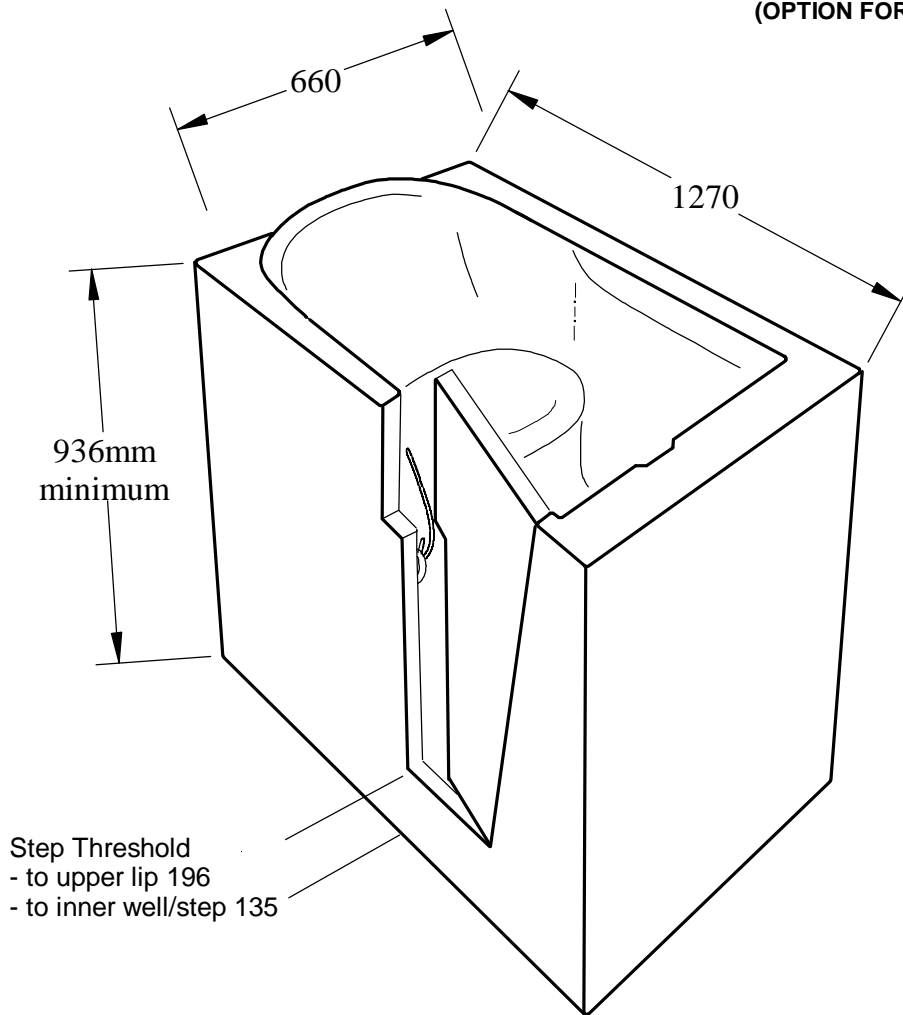

ATHENA BATH

SHOWN AS RHS DOOR
(OPTION FOR LHS DOOR)

Seat Height - 360
Width - 470
Length - 350
Internal Dimensions
Length - 1050
Width - 545
Depth - 775
Water Capacity - 225L
-unoccupied
2 x Wastes

DOORWAY WIDTH 370

Dimensions in millimeters nominal

ATHENA MINI BATH

SUPPLIED WITH RHS OR LHS DOOR

DIMENSIONS IN MILLIMETERS