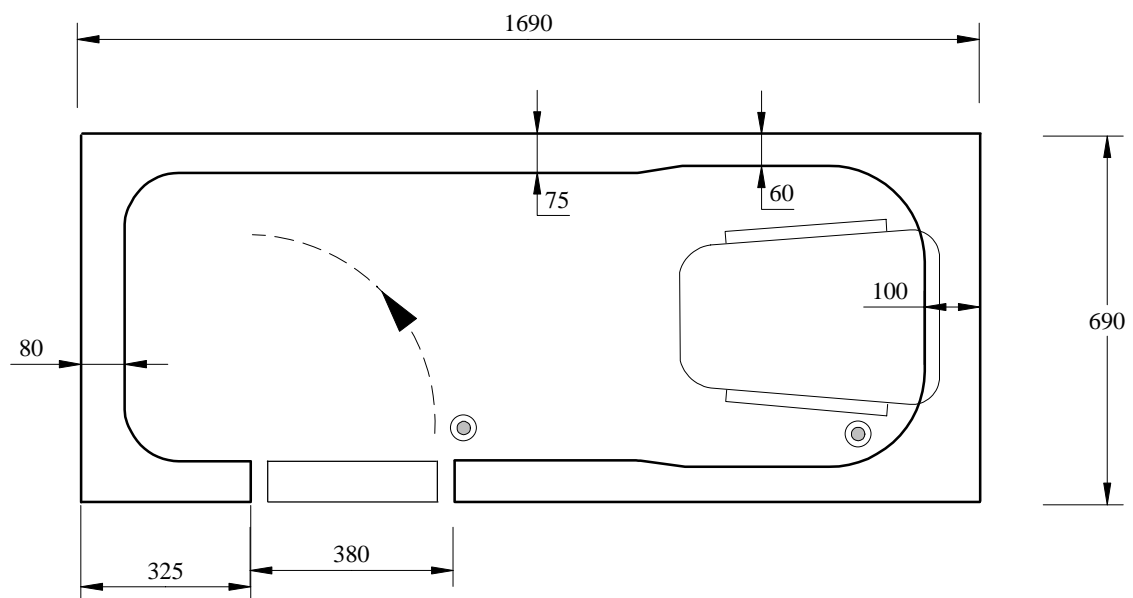

AVENTIS WITH SEAT LIFT

SHOWN AS LHS (HANDING OF DOOR)

INTERNAL DEPTH - 395
WATER CAPACITY - 190L (unoccupied)
SUPPLIED WITH TWIN POP-UP WASTES

DIMENSIONS NOMINAL IN MILLIMETERS