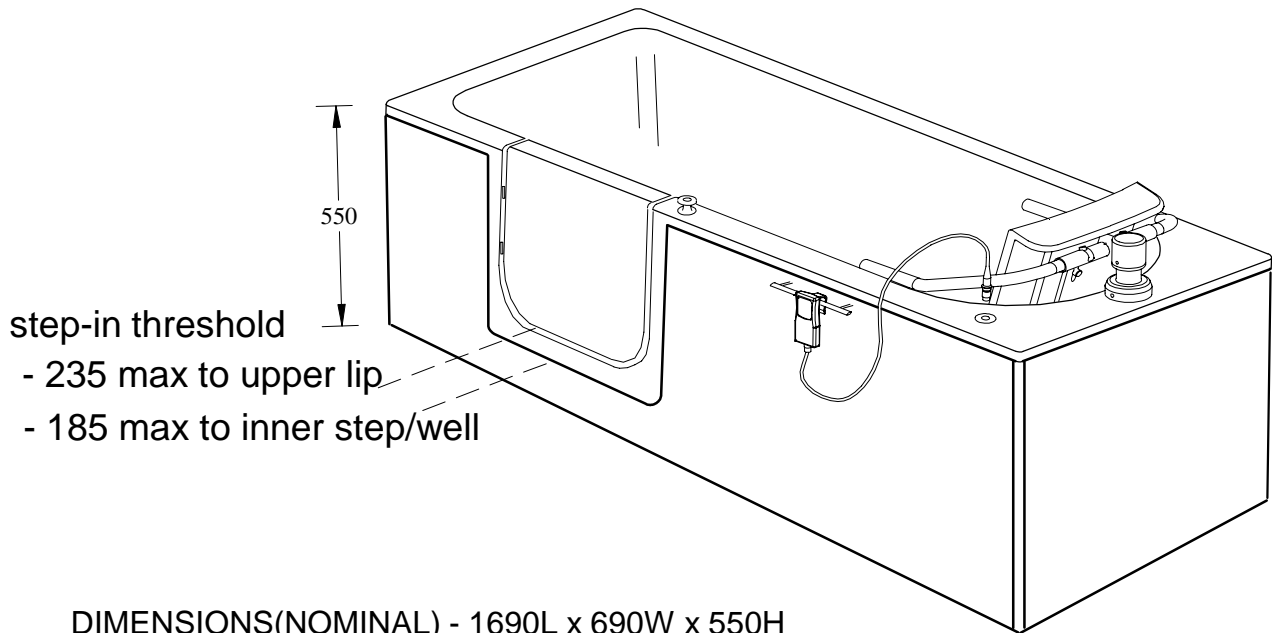

AVENTIS WITH SEAT LIFT

SHOWN AS LHS (HANDING OF DOOR)

INTERNAL DEPTH - 395
WATER CAPACITY - 190L (unoccupied)
SUPPLIED WITH TWIN POP-UP WASTES

DIMENSIONS NOMINAL IN MILLIMETERS