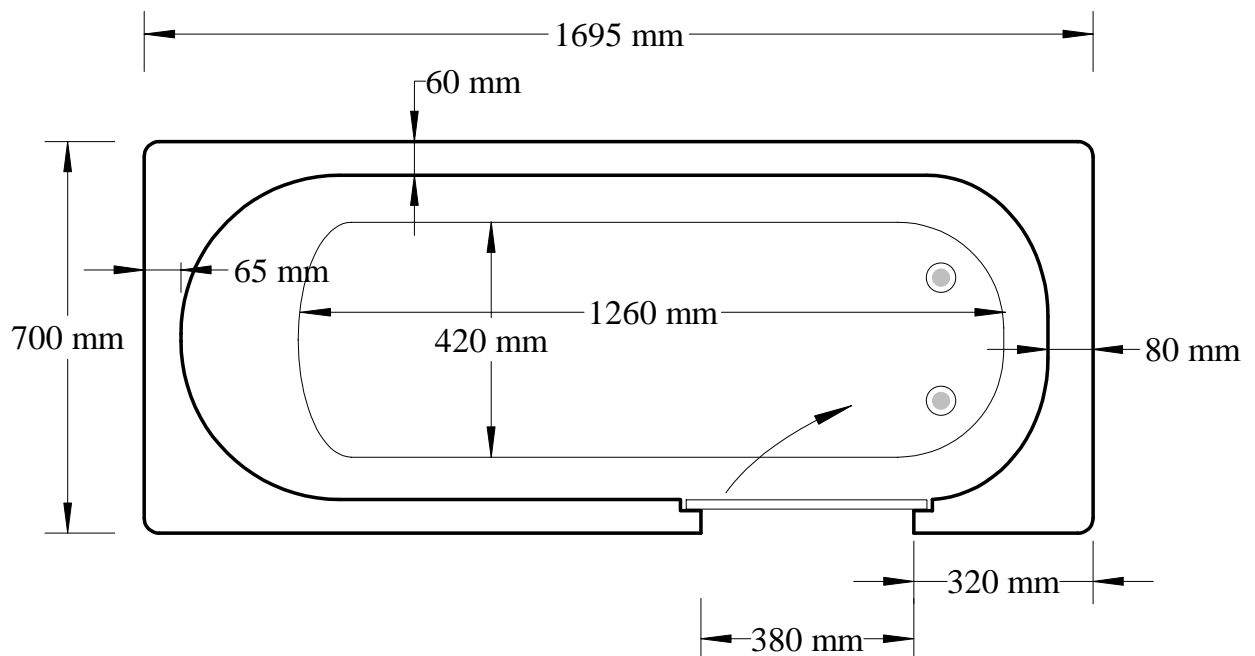

ABALONE 1500

SHOWN AS RHS BATH (as door position)

WATER CAPACITY UNOCCUPIED - 167 LITRES

INTERNAL DEPTH - 395mm

SLIP RESISTANT ENTRY

TWIN WASTES

LHS AND RHS DOOR OPTIONS

ABALONE 1700

SHOWN AS RHS BATH (as door position)

DIMENSIONS (NOMINAL) 1695 x 700 x 510

WATER CAPACITY UNOCCUPIED - 188 litres

INTERNAL DEPTH - 380mm

SLIP RESISTANT ENTRY

TWIN WASTES

LHS AND RHS DOOR OPTIONS