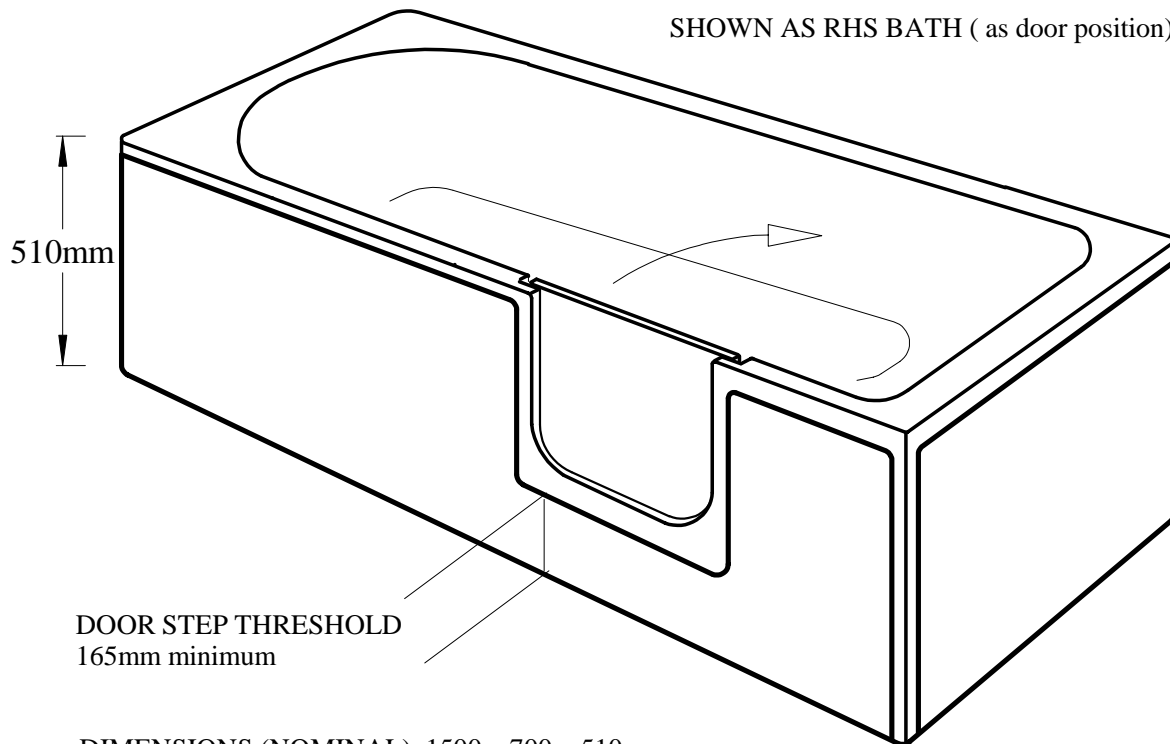

ABALONE 1500

SHOWN AS RHS BATH (as door position)

WATER CAPACITY UNOCCUPIED - 167 LITRES

INTERNAL DEPTH - 395mm

SLIP RESISTANT ENTRY

TWIN WASTES

LHS AND RHS DOOR OPTIONS

ABALONE 1700

SHOWN AS RHS BATH (as door position)

DIMENSIONS (NOMINAL) 1695 x 700 x 510

WATER CAPACITY UNOCCUPIED - 188 litres

INTERNAL DEPTH - 380mm

SLIP RESISTANT ENTRY

TWIN WASTES

LHS AND RHS DOOR OPTIONS