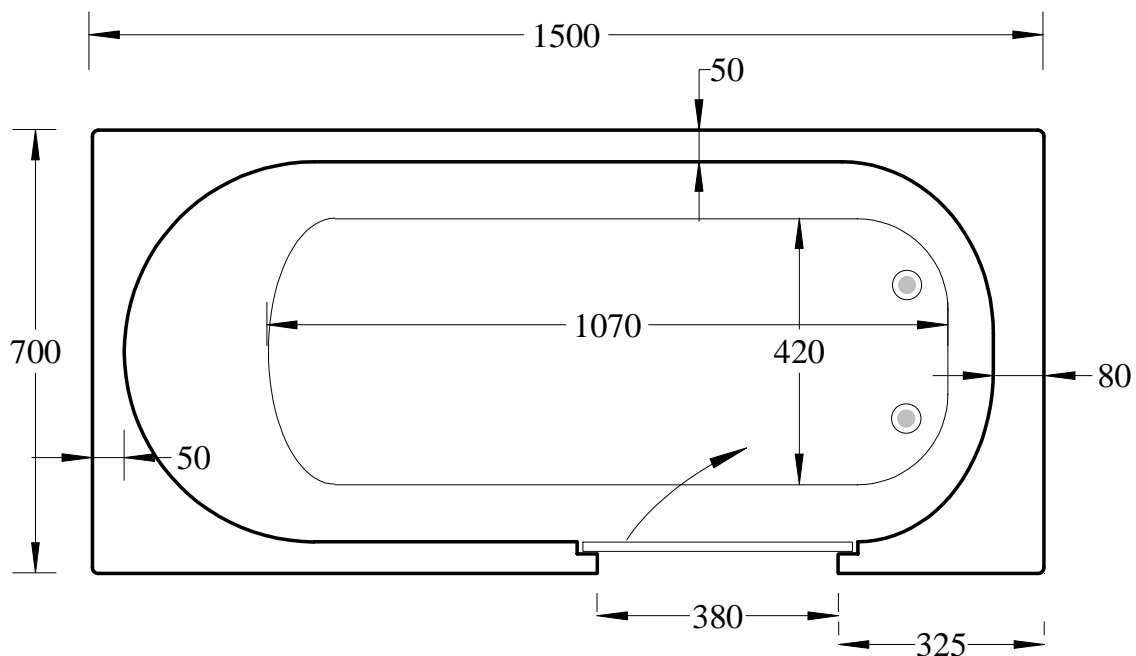

ABALONE 1500

SHOWN AS RHS BATH (as door position)

WATER CAPACITY UNOCCUPIED - 167 LITRES

INTERNAL DEPTH - 395mm

SLIP RESISTANT ENTRY

TWIN WASTES

LHS AND RHS DOOR OPTIONS

ABALONE 1700

SHOWN AS RHS BATH (as door position)

DIMENSIONS (NOMINAL) 1695 x 700 x 510

WATER CAPACITY UNOCCUPIED - 188 litres

INTERNAL DEPTH - 380mm

SLIP RESISTANT ENTRY

TWIN WASTES

LHS AND RHS DOOR OPTIONS