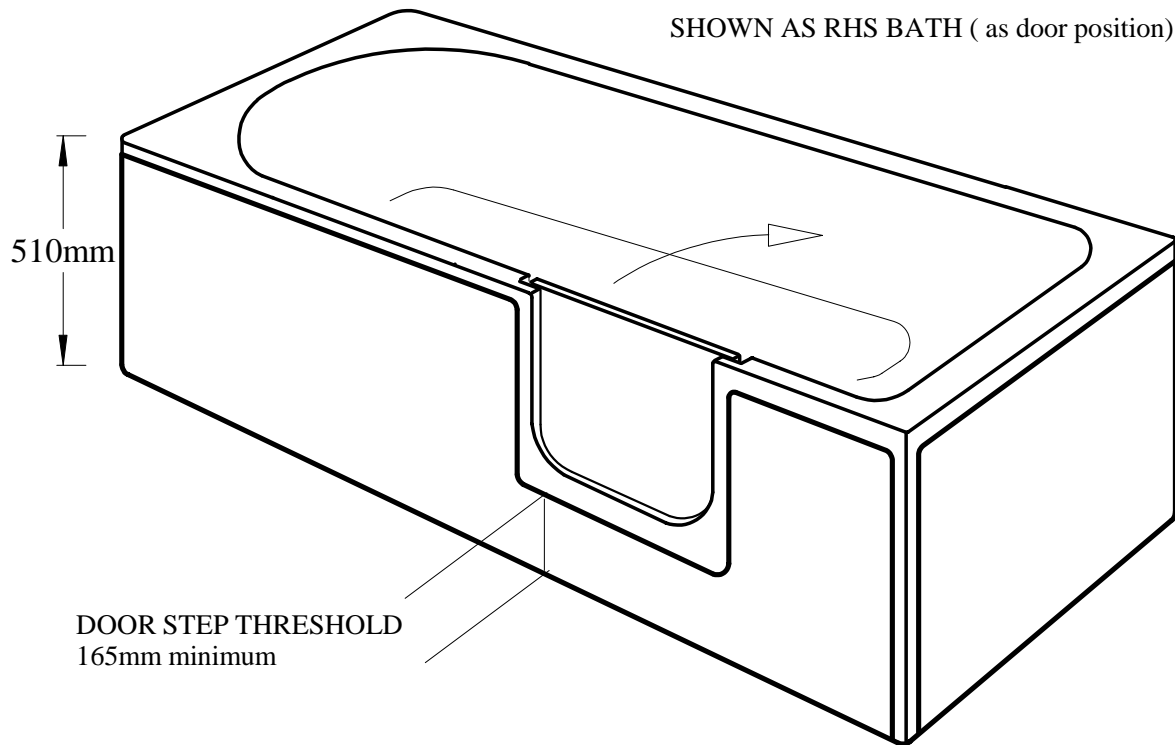

ABALONE 1500

SHOWN AS RHS BATH (as door position)

WATER CAPACITY UNOCCUPIED - 167 LITRES

INTERNAL DEPTH - 395mm

SLIP RESISTANT ENTRY

TWIN WASTES

LHS AND RHS DOOR OPTIONS

ABALONE 1700

SHOWN AS RHS BATH (as door position)

DIMENSIONS (NOMINAL) 1695 x 700 x 510

WATER CAPACITY UNOCCUPIED - 188 litres

INTERNAL DEPTH - 380mm

SLIP RESISTANT ENTRY

TWIN WASTES

LHS AND RHS DOOR OPTIONS