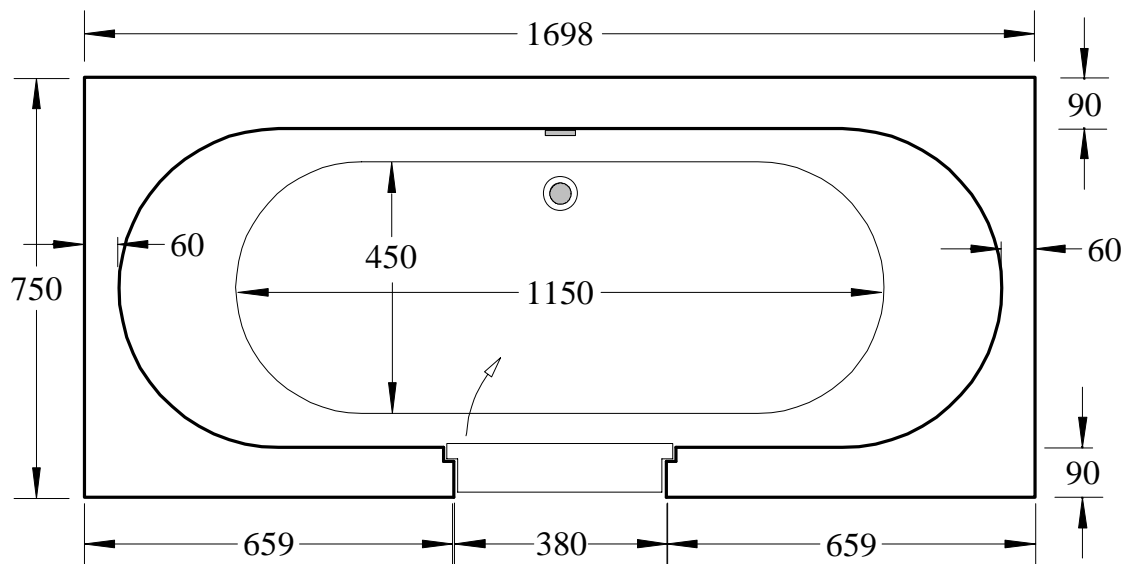

# CORDOVA 1700

## double-ended bath with GRP door

WATER CAPACITY UNOCCUPIED - 200 litres

INTERNAL DEPTH - 385mm

SLIP RESISTANT ENTRY

SINGLE WASTE

DIMENSIONS (NOMINAL) 1698 x 750 x 550