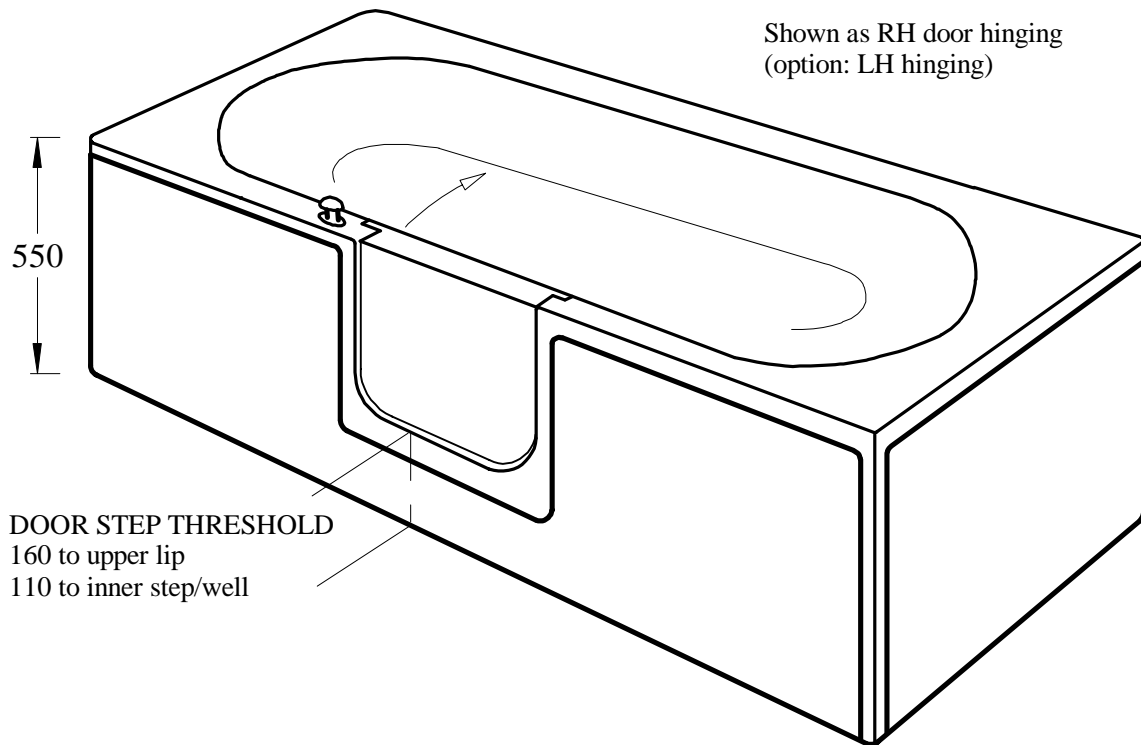

## double-ended bath with GRP door

WATER CAPACITY UNOCCUPIED - 200 litres

INTERNAL DEPTH - 385mm

SLIP RESISTANT ENTRY

SINGLE WASTE

DIMENSIONS (NOMINAL) 1698 x 750 x 550