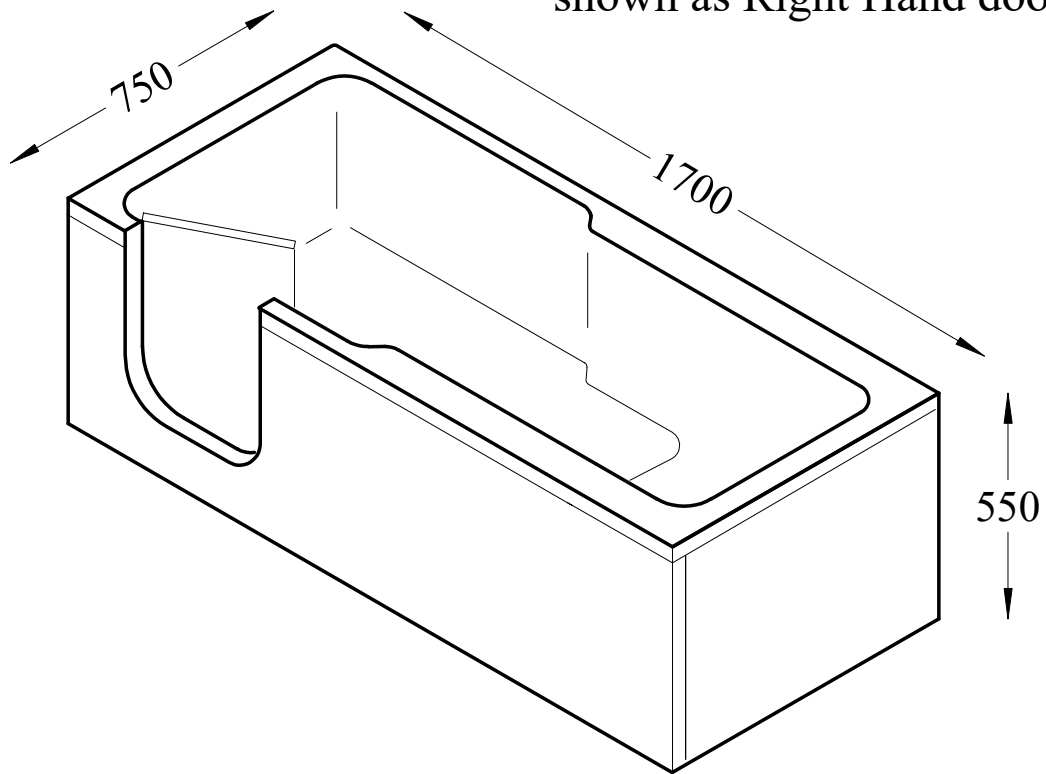

# ISAU with glass door

\* DRAFT \*

shown as Right Hand door bath

Step in threshold 160mm to bath well

Bath Depth 420mm

Water capacity 200L (unoccupied)