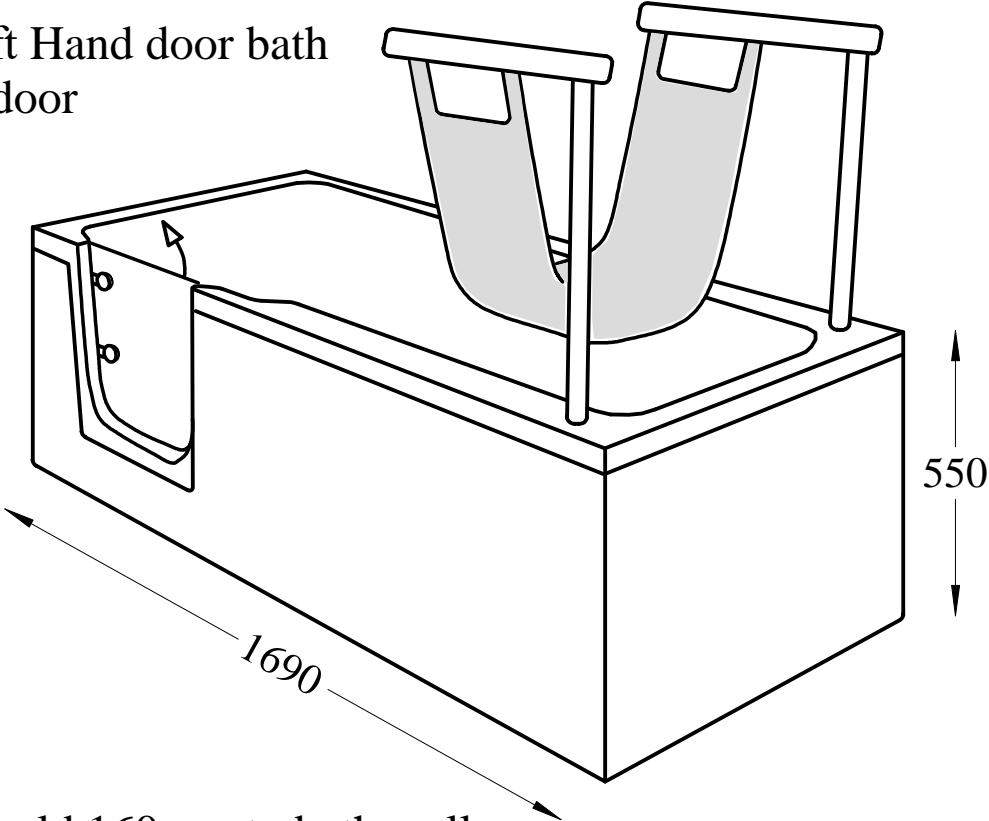

ISUA with Powered Sling Seat

shown as Left Hand door bath
with glass door

Step in threshold 160mm to bath well

Bath Depth 420mm

Water capacity 200L (unoccupied)