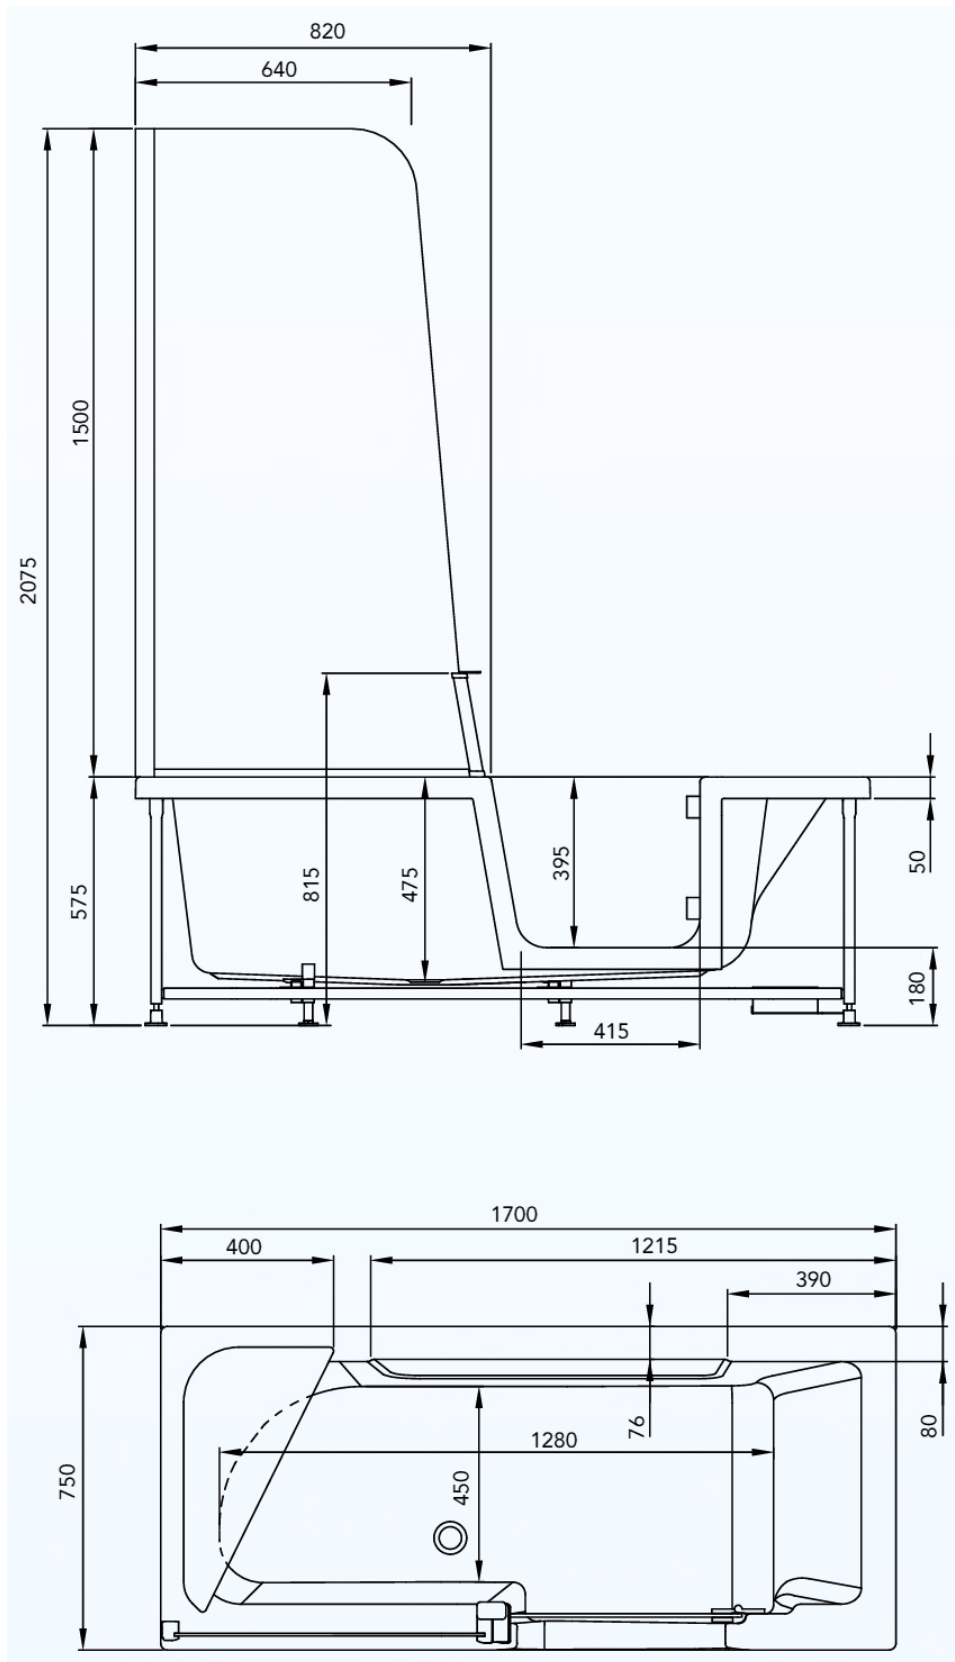

Olivia 1700 shower bath – shown with RHS door

Olivia 1800 shower bath – shown with RHS door