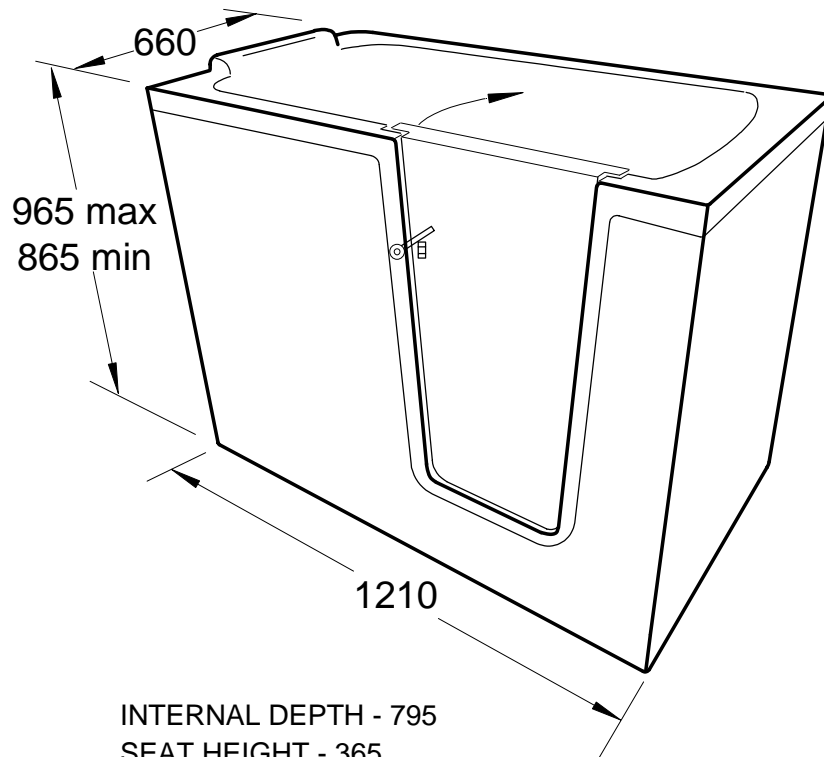

CAVERSHAM DEEP SOAKER BATH

shown as RH door

INTERNAL DEPTH - 795
SEAT HEIGHT - 365
DOOR STEP THRESHOLD - 150 min/250 max
TO INNER WELL - 80 min/180 max
WATER CAPACITY - 225L

Dimensions in millimetre nominal