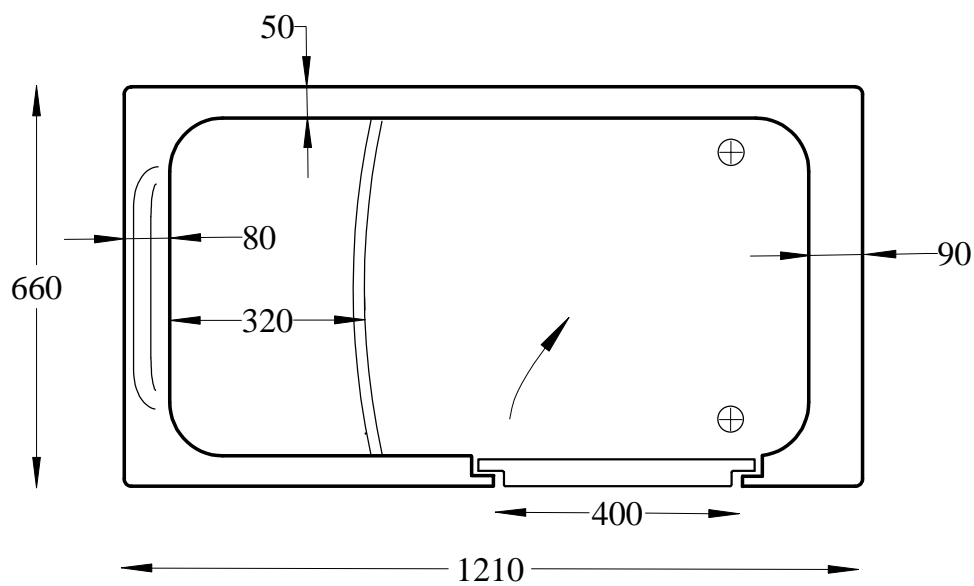

CAVERSHAM DEEP SOAKER BATH

shown as RH door

INTERNAL DEPTH - 795
SEAT HEIGHT - 365
DOOR STEP THRESHOLD - 150 min/250 max
TO INNER WELL - 80 min/180 max
WATER CAPACITY - 225L

Dimensions in millimetre nominal