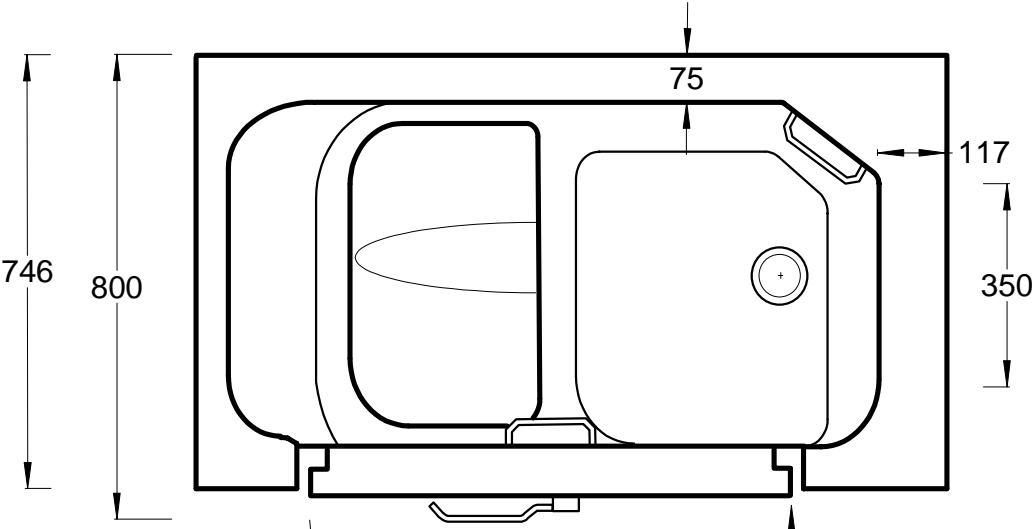

# TRANQUILITY 660 SLIDE IN BATH

Shown as RH hinged door - LH option available

Internal Length - 1110  
 Internal Width - 525  
 Internal Depth - 840  
 Water Capacity - 285 litres (unoccupied)  
 Pop-Up Waste with 2 inches (ID) Horizontal Drain

All Dimensions Nominal

# TRANQUILITY 750 SLIDE IN BATH

Shown as RH hinged door - LH option available

Internal Length - 1110  
 Internal Width - 600  
 Internal Depth - 840  
 Water Capacity - 285 litres (unoccupied)  
 Pop-Up Waste with 2 inches (ID) Horizontal Drain

# TRANQUILITY 630 SLIDE IN BATH

Shown as RH hinged door - LH option available

Internal Length - 1110  
 Internal Width - 510  
 Internal Depth - 845  
 Water Capacity - 278 litres (unoccupied)  
 Pop-Up Waste with 2 inches (ID) Horizontal Drain