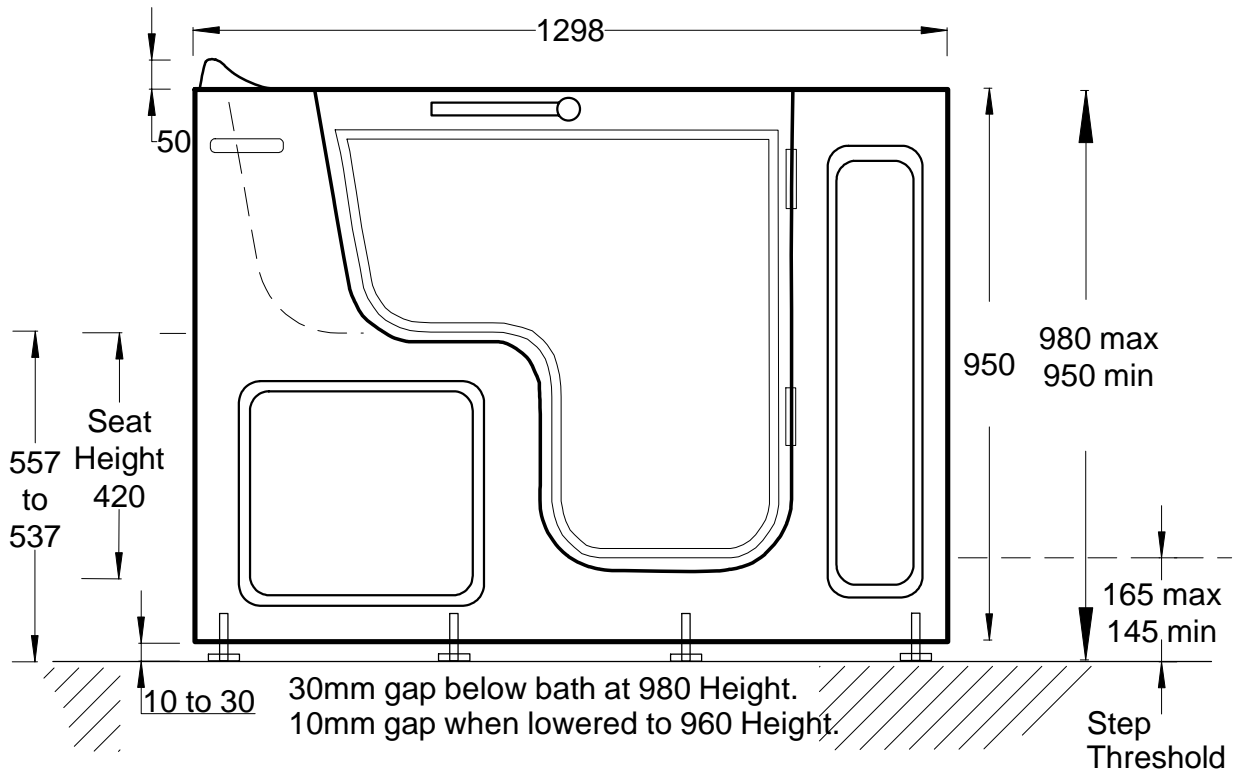

# TRANQUILITY 660 SLIDE IN BATH

Shown as RH hinged door - LH option available

Internal Length - 1110  
 Internal Width - 525  
 Internal Depth - 840  
 Water Capacity - 285 litres (unoccupied)  
 Pop-Up Waste with 2 inches (ID) Horizontal Drain

# TRANQUILITY 750 SLIDE IN BATH

Shown as RH hinged door - LH option available

Internal Length - 1110  
 Internal Width - 600  
 Internal Depth - 840  
 Water Capacity - 285 litres (unoccupied)  
 Pop-Up Waste with 2 inches (ID) Horizontal Drain

All Dimensions Nominal

# TRANQUILITY 630 SLIDE IN BATH

Shown as RH hinged door - LH option available

Internal Length - 1110  
 Internal Width - 510  
 Internal Depth - 845  
 Water Capacity - 278 litres (unoccupied)  
 Pop-Up Waste with 2 inches (ID) Horizontal Drain