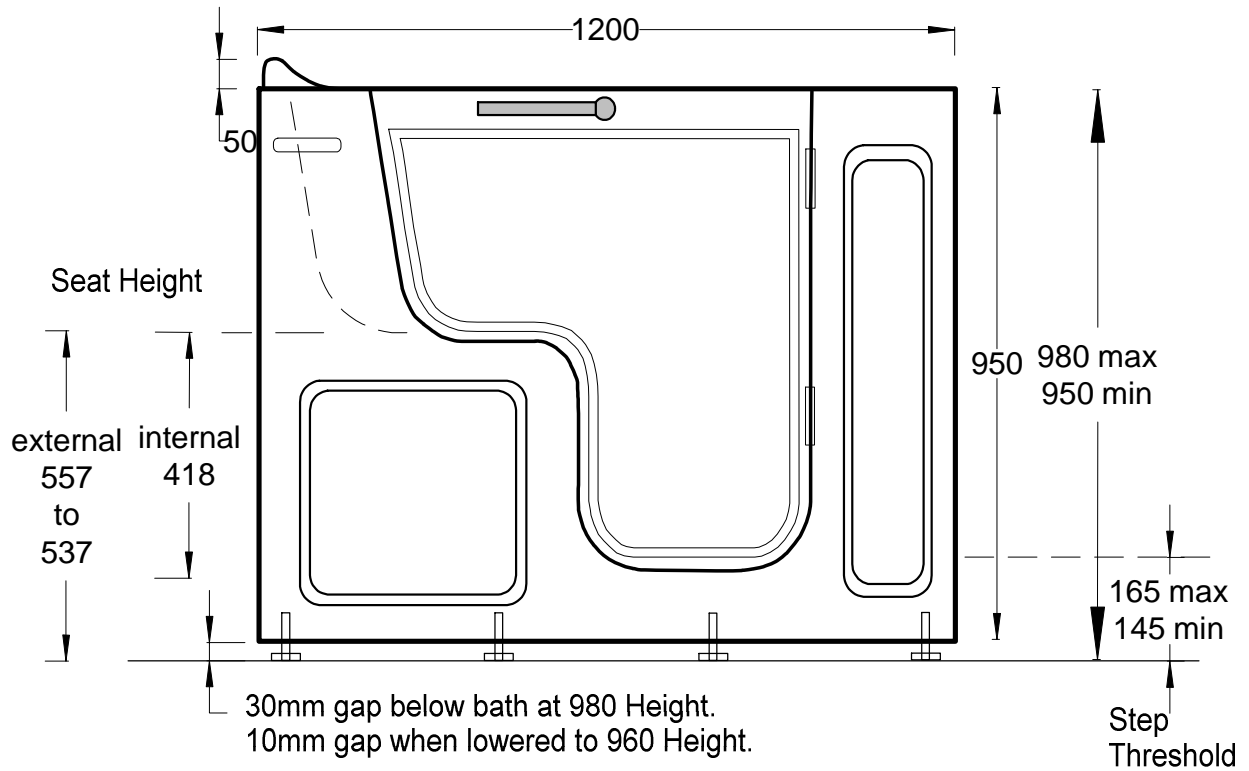

# TRANQUILITY 660 SLIDE IN BATH

Shown as RH hinged door - LH option available

Internal Length - 1110  
 Internal Width - 525  
 Internal Depth - 840  
 Water Capacity - 285 litres (unoccupied)  
 Pop-Up Waste with 2 inches (ID) Horizontal Drain

# TRANQUILITY 750 SLIDE IN BATH

Shown as RH hinged door - LH option available

Internal Length - 1110  
 Internal Width - 600  
 Internal Depth - 840  
 Water Capacity - 285 litres (unoccupied)  
 Pop-Up Waste with 2 inches (ID) Horizontal Drain

All Dimensions Nominal

# TRANQUILITY 630 SLIDE IN BATH

Shown as RH hinged door - LH option available

Internal Length - 1110  
 Internal Width - 510  
 Internal Depth - 845  
 Water Capacity - 278 litres (unoccupied)  
 Pop-Up Waste with 2 inches (ID) Horizontal Drain