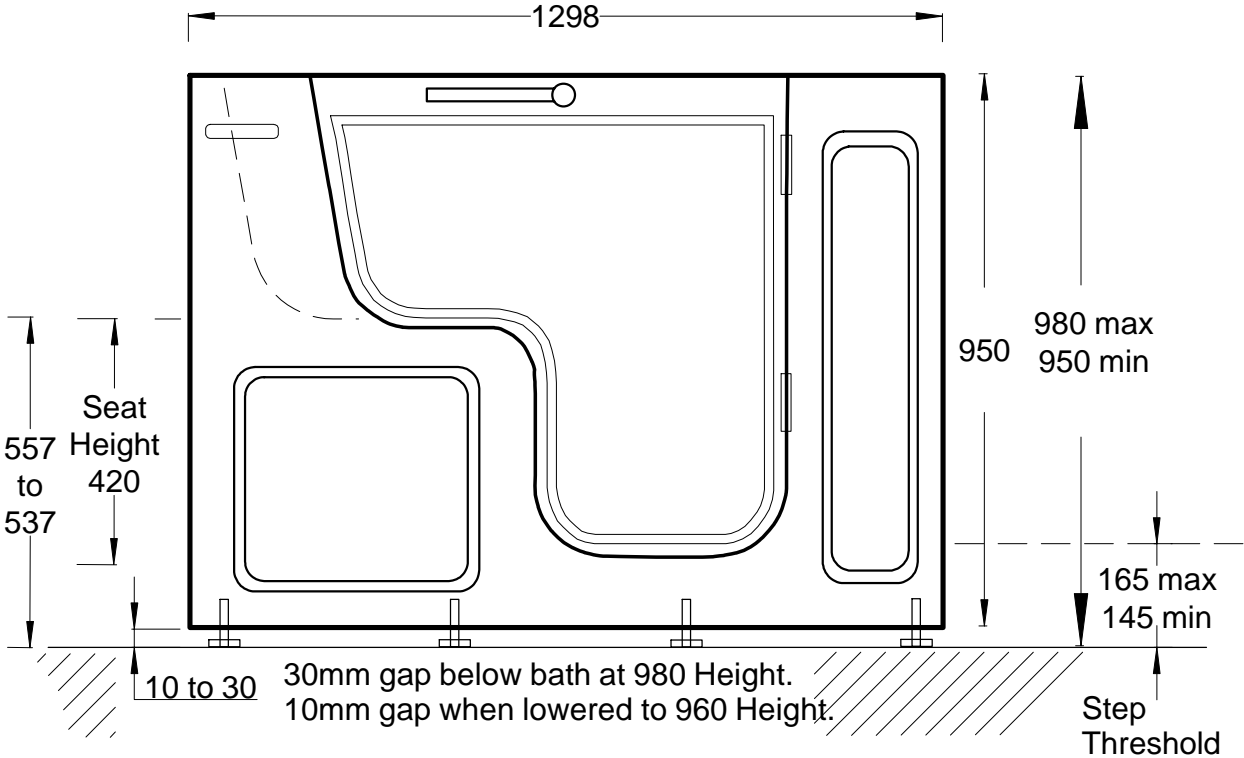

# TRANQUILITY 660 SLIDE IN BATH

Shown as RH hinged door - LH option available

Internal Length - 1110  
 Internal Width - 525  
 Internal Depth - 840  
 Water Capacity - 285 litres (unoccupied)  
 Pop-Up Waste with 2 inches (ID) Horizontal Drain

# TRANQUILITY 750 SLIDE IN BATH

Shown as RH hinged door - LH option available

Internal Length - 1110  
 Internal Width - 600  
 Internal Depth - 840  
 Water Capacity - 285 litres (unoccupied)  
 Pop-Up Waste with 2 inches (ID) Horizontal Drain

All Dimensions Nominal

# TRANQUILITY 630 SLIDE IN BATH

Shown as RH hinged door - LH option available

Internal Length - 1110  
 Internal Width - 510  
 Internal Depth - 845  
 Water Capacity - 278 litres (unoccupied)  
 Pop-Up Waste with 2 inches (ID) Horizontal Drain