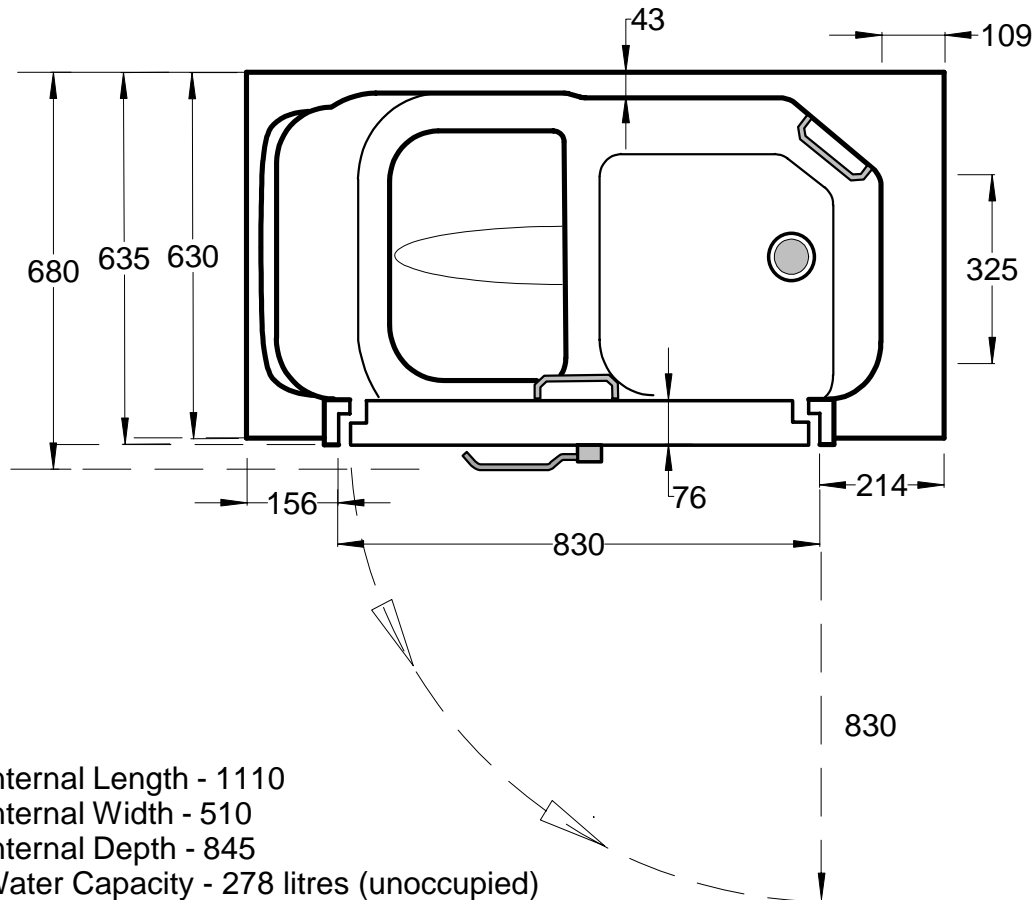

# TRANQUILITY 660 SLIDE IN BATH

Shown as RH hinged door - LH option available

Internal Length - 1110  
 Internal Width - 525  
 Internal Depth - 840  
 Water Capacity - 285 litres (unoccupied)  
 Pop-Up Waste with 2 inches (ID) Horizontal Drain

# TRANQUILITY 750 SLIDE IN BATH

Shown as RH hinged door - LH option available

Internal Length - 1110  
 Internal Width - 600  
 Internal Depth - 840  
 Water Capacity - 285 litres (unoccupied)  
 Pop-Up Waste with 2 inches (ID) Horizontal Drain

All Dimensions Nominal

# TRANQUILITY 630 SLIDE IN BATH

Shown as RH hinged door - LH option available

Internal Length - 1110  
 Internal Width - 510  
 Internal Depth - 845  
 Water Capacity - 278 litres (unoccupied)  
 Pop-Up Waste with 2 inches (ID) Horizontal Drain