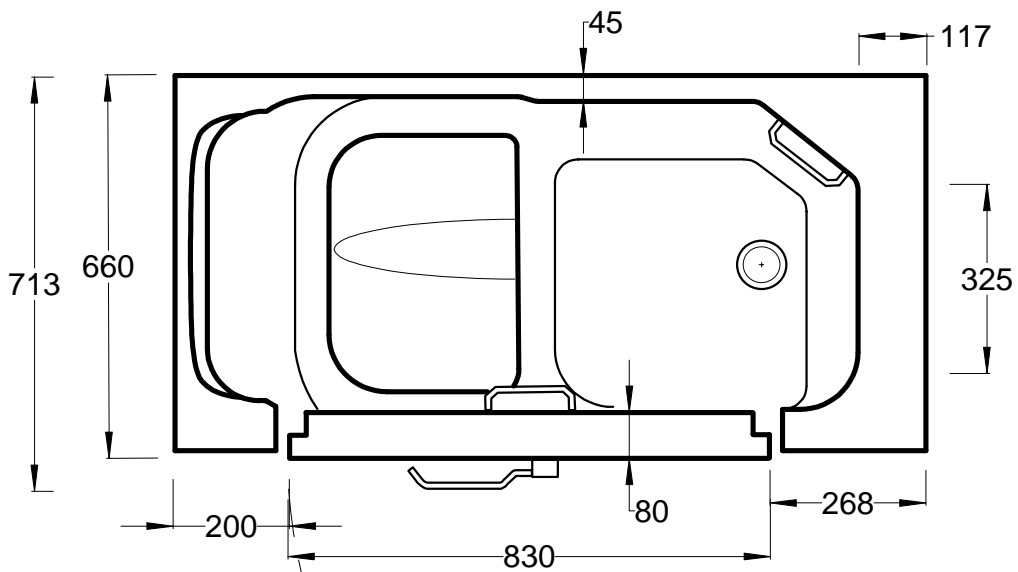

# TRANQUILITY 660 SLIDE IN BATH

Shown as RH hinged door - LH option available

Internal Length - 1110  
 Internal Width - 525  
 Internal Depth - 840  
 Water Capacity - 285 litres (unoccupied)  
 Pop-Up Waste with 2 inches (ID) Horizontal Drain

All Dimensions Nominal

# TRANQUILITY 750 SLIDE IN BATH

Shown as RH hinged door - LH option available

Internal Length - 1110  
 Internal Width - 600  
 Internal Depth - 840  
 Water Capacity - 285 litres (unoccupied)  
 Pop-Up Waste with 2 inches (ID) Horizontal Drain

# TRANQUILITY 630 SLIDE IN BATH

Shown as RH hinged door - LH option available

Internal Length - 1110  
 Internal Width - 510  
 Internal Depth - 845  
 Water Capacity - 278 litres (unoccupied)  
 Pop-Up Waste with 2 inches (ID) Horizontal Drain