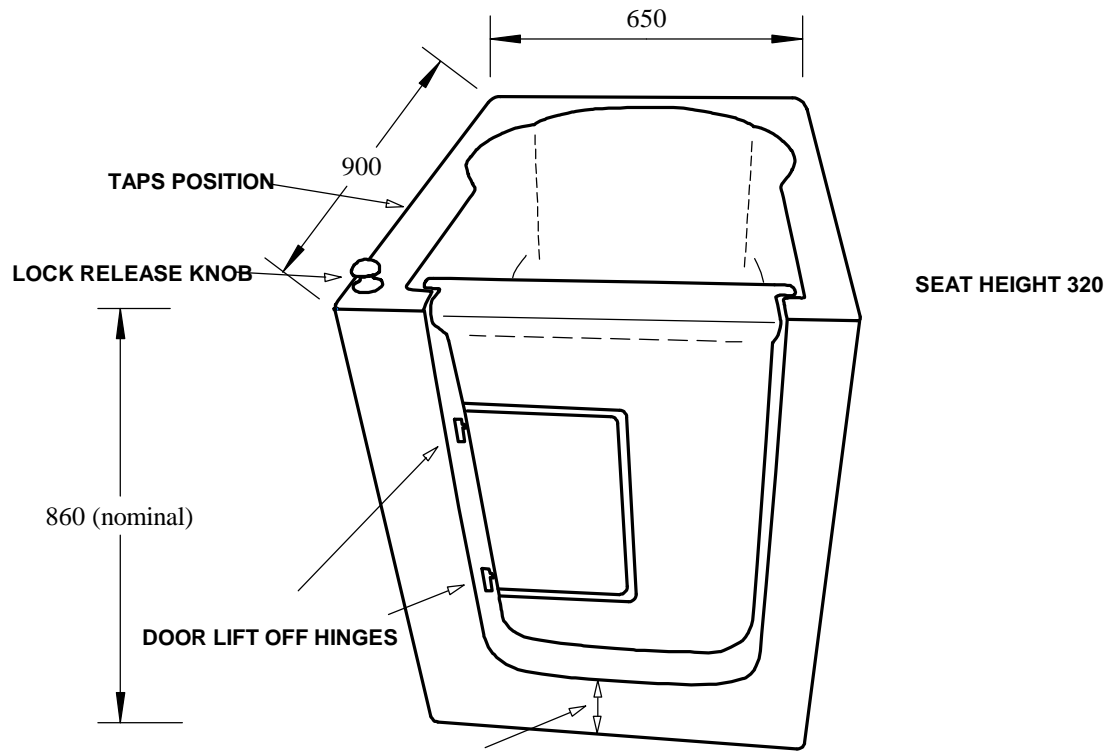

# MAESTRO BATH

HEIGHT OF STEP THRESHOLD-  
ALWAYS ADJUST TO A MINIMUM  
OF 170mm NOMINAL

DIMENSIONS IN MILLIMETRETS