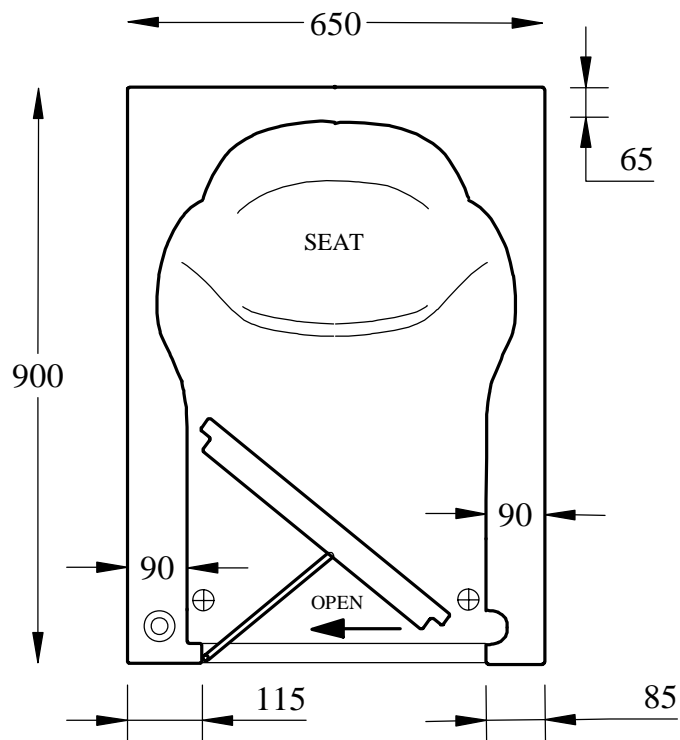

# MAESTRO BATH

HEIGHT OF STEP THRESHOLD-  
ALWAYS ADJUST TO A MINIMUM  
OF 170mm NOMINAL

DIMENSIONS IN MILLIMETRETS