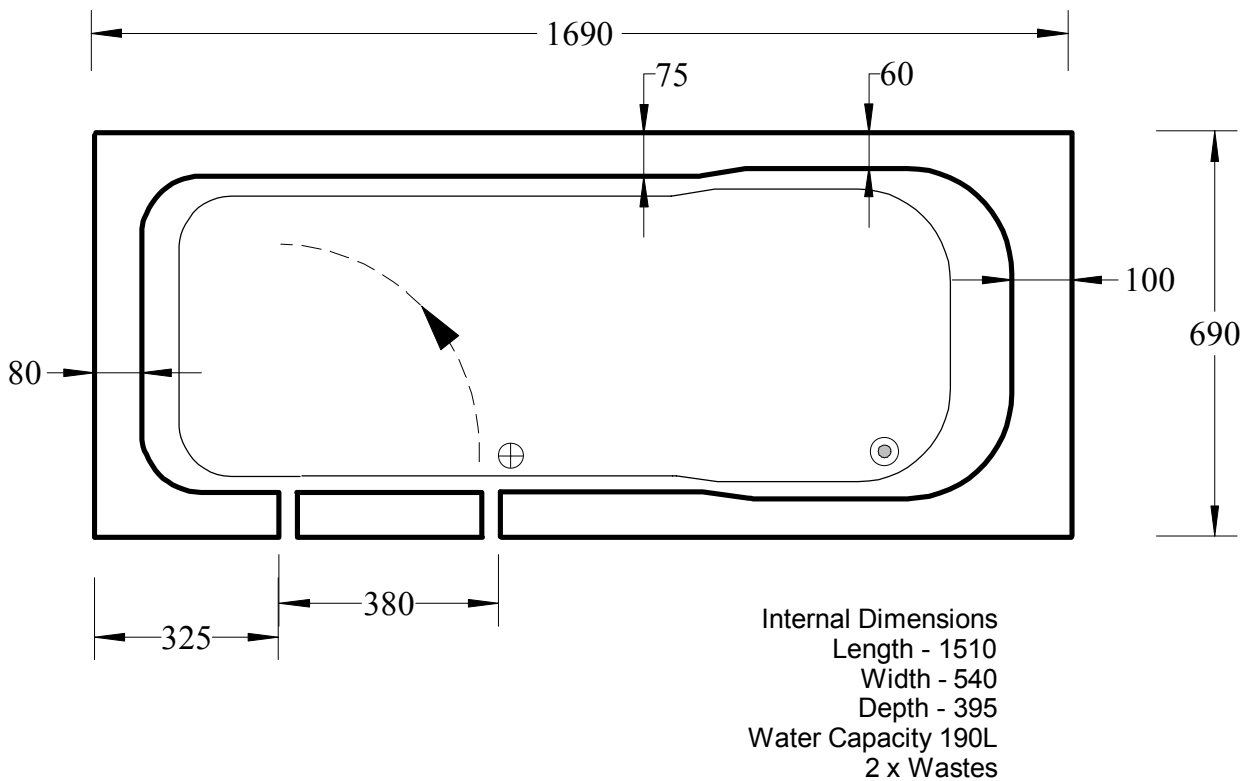

# AVENTIS BATH

SHOWN AS LHS DOOR  
(OPTION FOR RHS DOOR)

\* CAN BE SUPPLIED UP TO 100mm SHORTER - CUT FROM BOTH ENDS

DIMENSIONS IN MILLIMETER NOMINAL