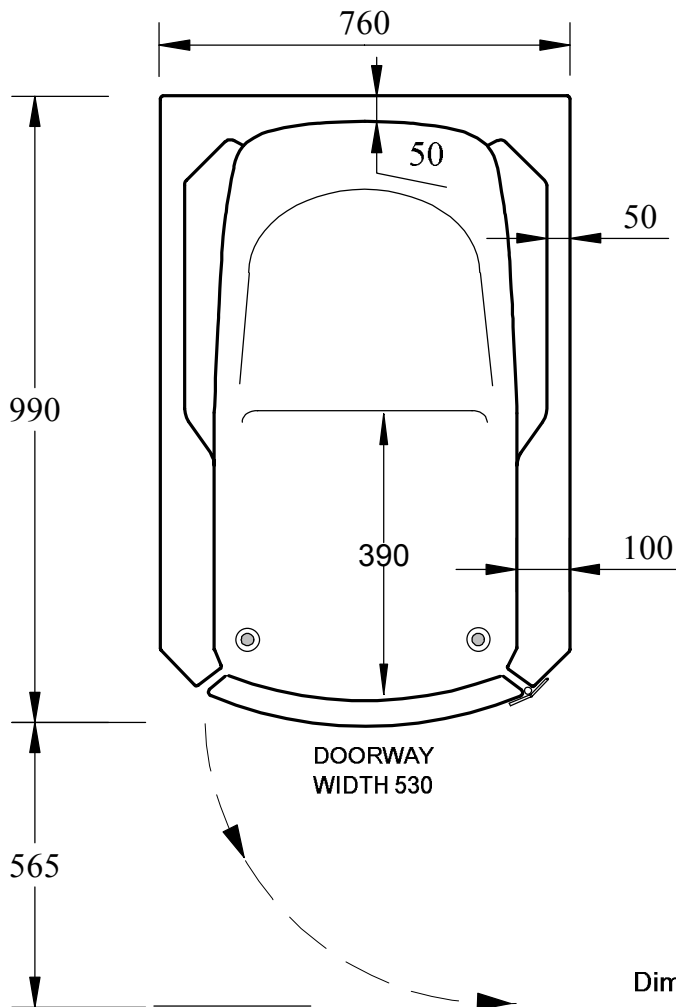

AMBIANCE BATH

SHOWN AS RHS-HINGED DOOR

(OPTION: LHS HINGING)

DIMENSIONS: 990L x 760W x 935H

Step Threshold
 - to upper lip 175
 - to inner well/step 115

- Seat Height - 280
- Width - 460
- Length - 360
- Internal Dimensions
- Length - 800
- Width - 545
- Depth - 795
- Water Capacity - 206L
- unoccupied
- 2 x Wastes

Dimensions in millimeters nominal