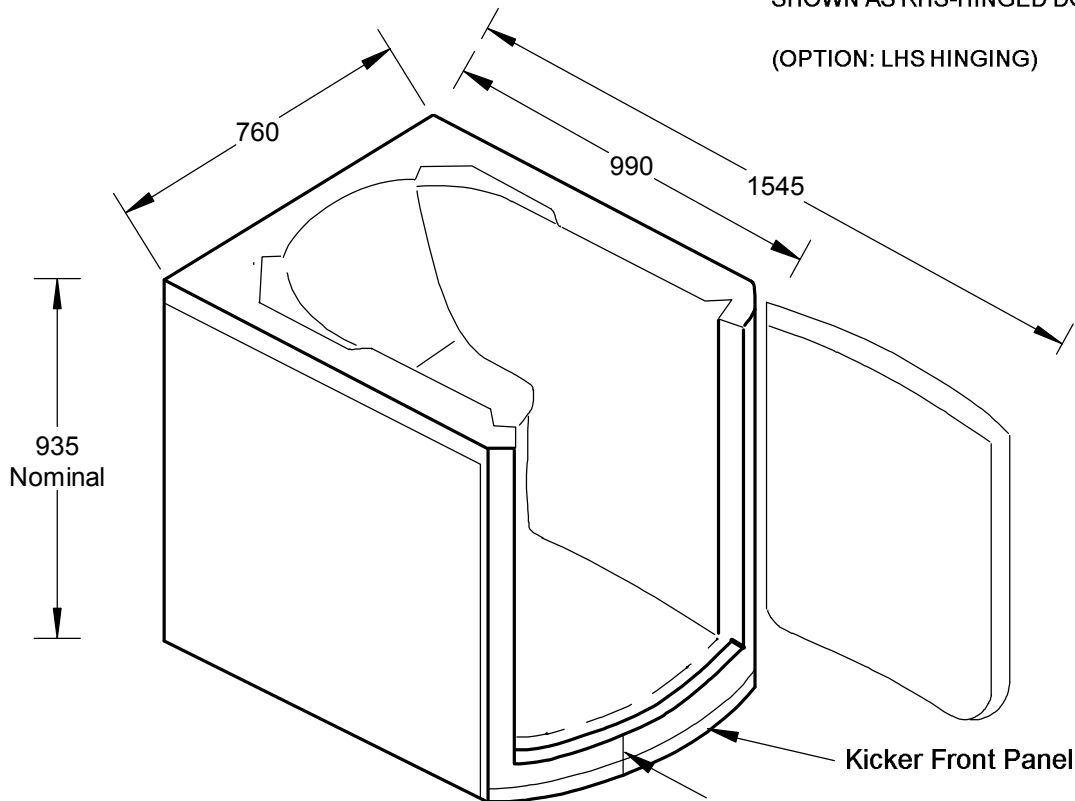

AMBIANCE BATH

SHOWN AS RHS-HINGED DOOR

(OPTION: LHS HINGING)

DIMENSIONS: 990L x 760W x 935H

Step Threshold
 - to upper lip 175
 - to inner well/step 115

- Seat Height - 280
- Width - 460
- Length - 360
- Internal Dimensions
- Length - 800
- Width - 545
- Depth - 795
- Water Capacity - 206L
- unoccupied
- 2 x Wastes

Dimensions in millimeters nominal